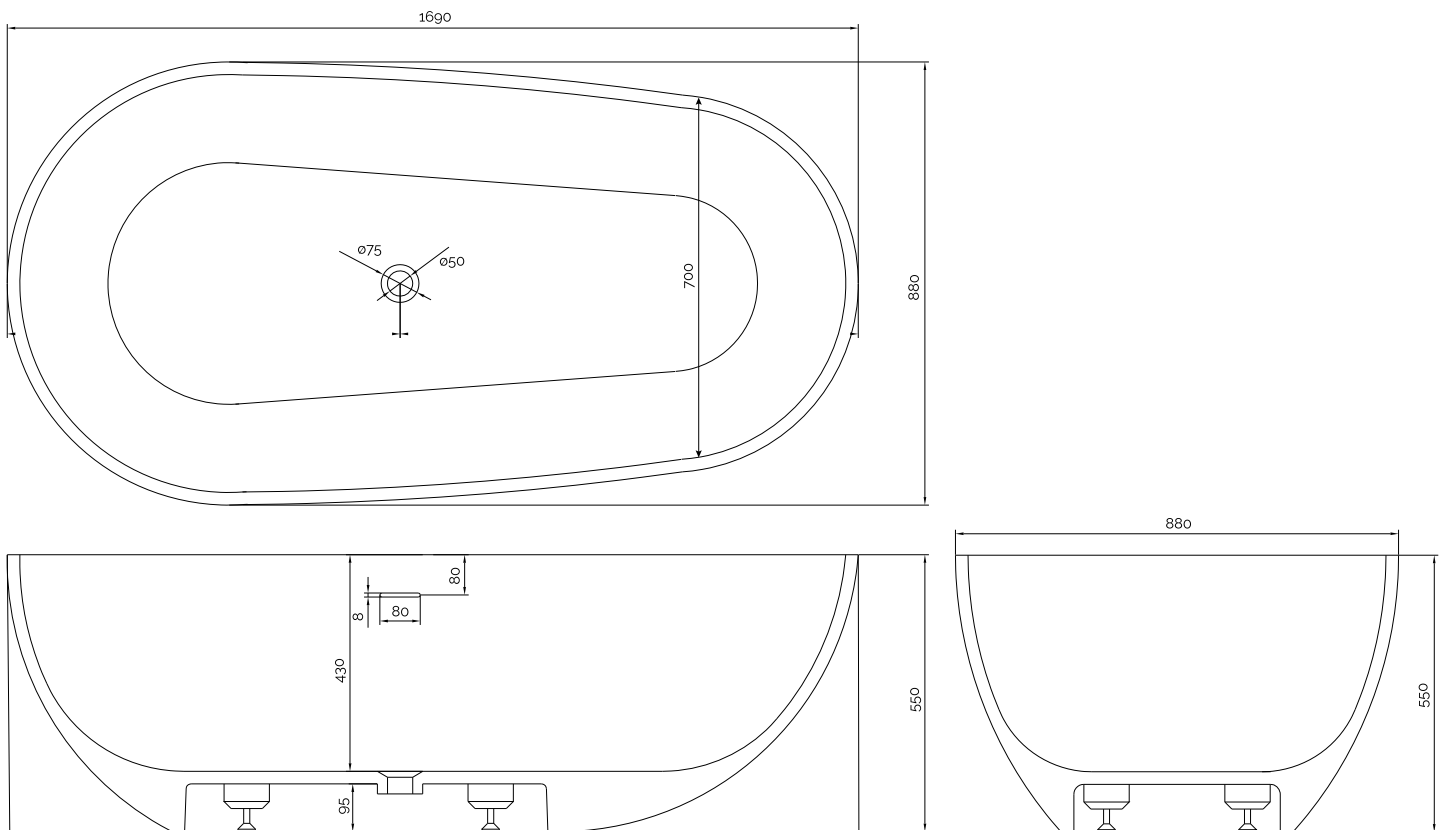

## Helsinki bathtub

SKU: 40030058

**Colour:** Matte black/matte white  
**Size H/L/D:** 55cm / 169cm / 88cm  
**Weight:** 165kg nett

### Helsinki bathtub details:

Please note that there may be a tolerance of  $\pm 5$ mm as all products are hand sanded.