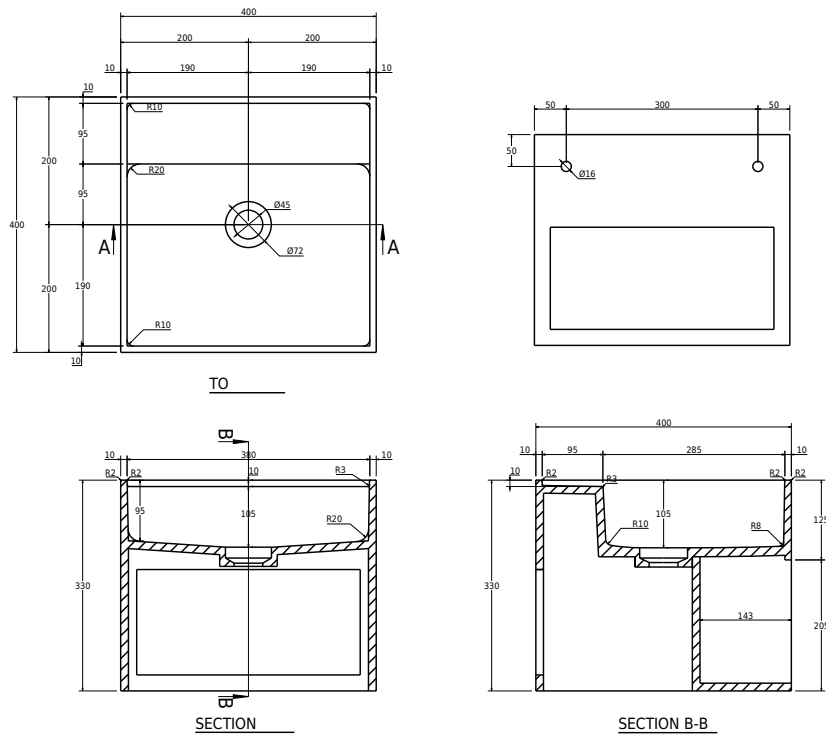

Copenhagen Bath
Roskildevej 394
DK-2610 Rødovre
VAT no.: DK32648622
Phone: 02476468850
contact@copenhagenbath.co.uk
www.copenhagenbath.co.uk

Modul SH 40 with shelf

SKU: 40010403

R-VIEW

Colour:

Size H/L/D:

33cm / 40cm / 40cm

Weight:

17kg nett

Modul SH 40 with shelf details: