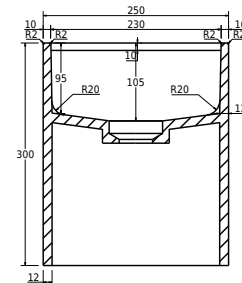

SECTION A-A

SECTION B-B

Colour:

Size H/L/D:

30cm / 80cm / 25cm

Weight:

20kg nett

Modul 80 LR-H wash basin details: