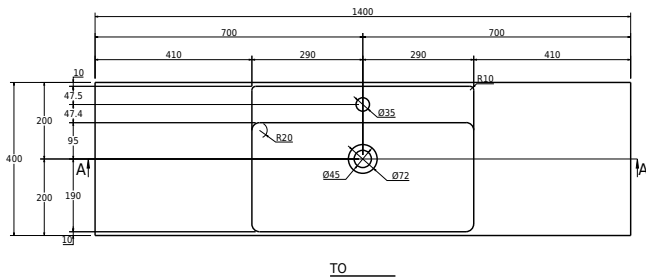

Copenhagen Bath
 Roskildevej 394
 DK-2610 Rødovre
 VAT no.: DK32648622
 Phone: 02476468850
 contact@copenhagenbath.co.uk
 www.copenhagenbath.co.uk

Modul 140 with shelves

SKU: 40010415

VIEW

Colour:

Size H/L/D:

17.5cm / 140cm / 40cm

Weight:

37kg nett

Modul 140 with shelves details: