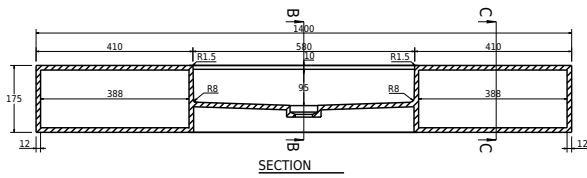

Copenhagen Bath
 Roskildevej 394
 DK-2610 Rødovre
 VAT no.: DK32648622
 Phone: 02476468850
 contact@copenhagenbath.co.uk
 www.copenhagenbath.co.uk

Modul 140 with shelves

SKU: 40010415

VIEW

Colour:

Size H/L/D:

17.5cm / 140cm / 40cm

Weight:

37kg nett

Modul 140 with shelves details: