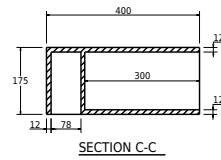

Copenhagen Bath
 Roskildevej 394
 DK-2610 Rødovre
 VAT no.: DK32648622
 Phone: 02476468850
 contact@copenhagenbath.co.uk
 www.copenhagenbath.co.uk

Modul 140 with shelves

SKU: 40010415

VIEW

Colour:

Size H/L/D:

17.5cm / 140cm / 40cm

Weight:

37kg nett

Modul 140 with shelves details: