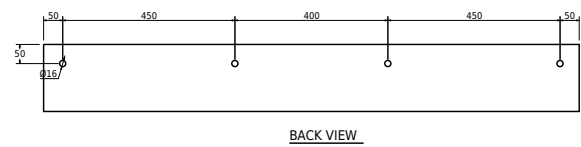

Copenhagen Bath
 Roskildevej 394
 DK-2610 Rødovre
 VAT no.: DK32648622
 Phone: 02476468850
 contact@copenhagenbath.co.uk
 www.copenhagenbath.co.uk

Modul 140 with shelves

SKU: 40010415

VIEW

Colour:

Size H/L/D:

17.5cm / 140cm / 40cm

Weight:

37kg nett

Modul 140 with shelves details: