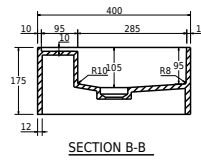

Copenhagen Bath
 Roskildevej 394
 DK-2610 Rødovre
 VAT no.: DK32648622
 Phone: 02476468850
 contact@copenhagenbath.co.uk
 www.copenhagenbath.co.uk

Modul 140 with shelves

SKU: 40010415

VIEW

Colour:

Size H/L/D:

17.5cm / 140cm / 40cm

Weight:

37kg nett

Modul 140 with shelves details: