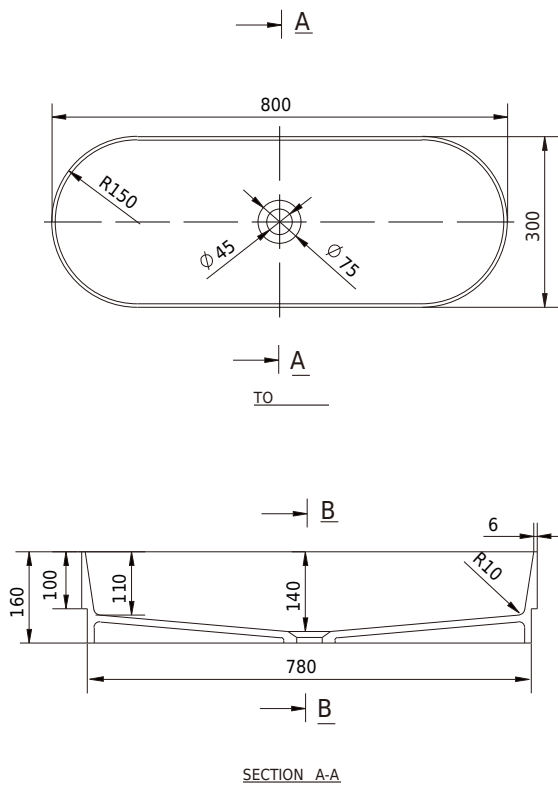

SKU: 40010417

//EW

SECTION B-B

Colour:

Size H/L/D:

16cm / 80cm / 30cm

Weight:

11.5kg nett

Tårn 80 basin details: