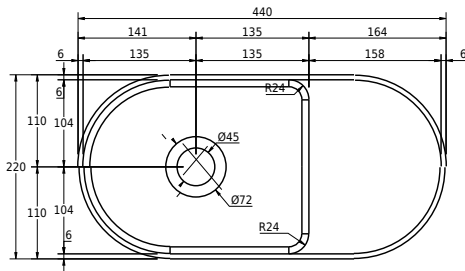

Tårn 44 basin

SKU: 40010439

T

SECTION A-A

SECTION B-B

BACK VIEW

Colour:

Size H/L/D:

12.3cm / 44cm / 22cm

Weight:

5kg nett

Tårn 44 basin details: