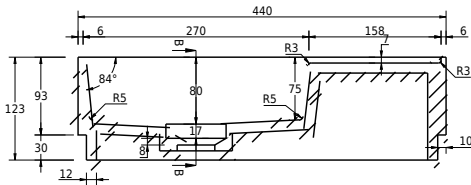

Tårn 44 basin

SKU: 40010439

T

SECTION A-A

SECTION B-B

BACK VIEW

Colour:

Size H/L/D:

12.3cm / 44cm / 22cm

Weight:

5kg nett

Tårn 44 basin details: