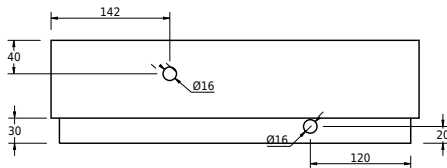

Tårn 44 basin

SKU: 40010439

T

SECTION A-A

SECTION B-B

BACK VIEW

Colour:

Size H/L/D:

12.3cm / 44cm / 22cm

Weight:

5kg nett

Tårn 44 basin details: