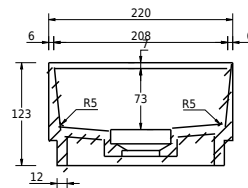

Tårn 44 basin

SKU: 40010439

T

SECTION A-A

SECTION B-B

BACK VIEW

Colour:

Size H/L/D:

12.3cm / 44cm / 22cm

Weight:

5kg nett

Tårn 44 basin details: