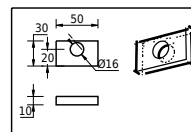

Tårn 44 basin

SKU: 40010439

T

SECTION A-A

SECTION B-B

BACK VIEW

Colour:

Size H/L/D:

12.3cm / 44cm / 22cm

Weight:

5kg nett

Tårn 44 basin details: