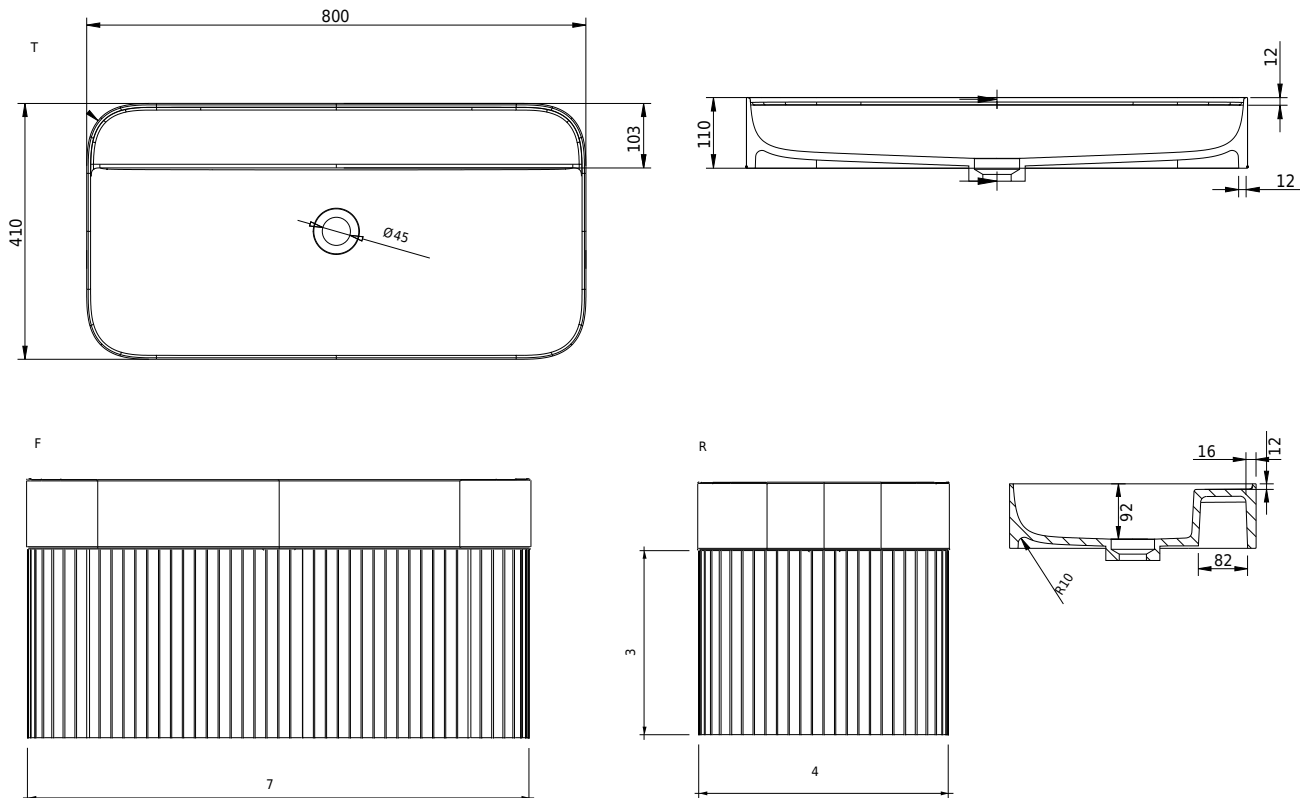

Yuno EG 80

SKU: 30010364

Colour:

Size H/L/D:

41cm / 79.7cm / 40.7cm

Weight:

35kg nett

Yuno EG 80 details:

A statement of natural beauty and craftsmanship, the Yuno EG 80 cabinet brings refined elegance to larger bathrooms. At 80cm wide, this cabinet offers spacious storage within a soft-close drawer, equipped with advanced Blue Motion technology for a seamless experience. Constructed from solid European oak, it captures a warm, organic aesthetic inspired by Copenhagen's natural surroundings. Paired with an Acovi® Solid Surface basin for a smooth, durable finish, the Yuno EG 80 balances functionality with timeless Danish design, perfect for those seeking a touch of nature in their bathroom space.