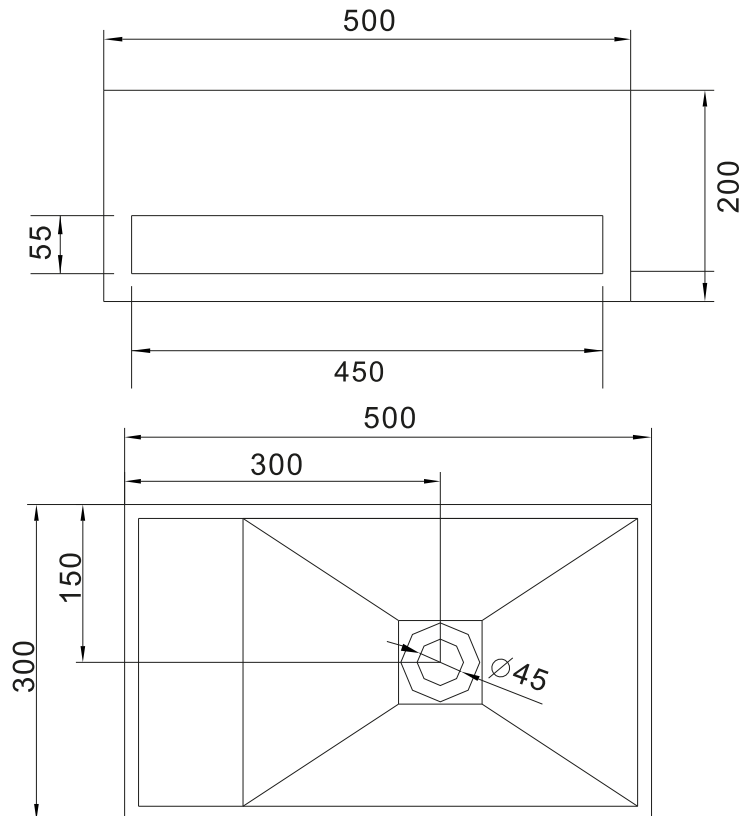

Sandfjord 50 right basin

SKU: 40010055

Colour:	Matte white
Size H/L/D:	20cm / 50cm / 30cm
Weight:	9.8kg nett

Sandfjord 50 right basin details:

A wash basin in solid Acovi composite with towel holder and tap hole on the left. It is possible to deliver this wash basin made-to-measure. After all, no bathroom is the same. There will be a longer delivery time for bespoke products. Contact your nearest showroom for further details.