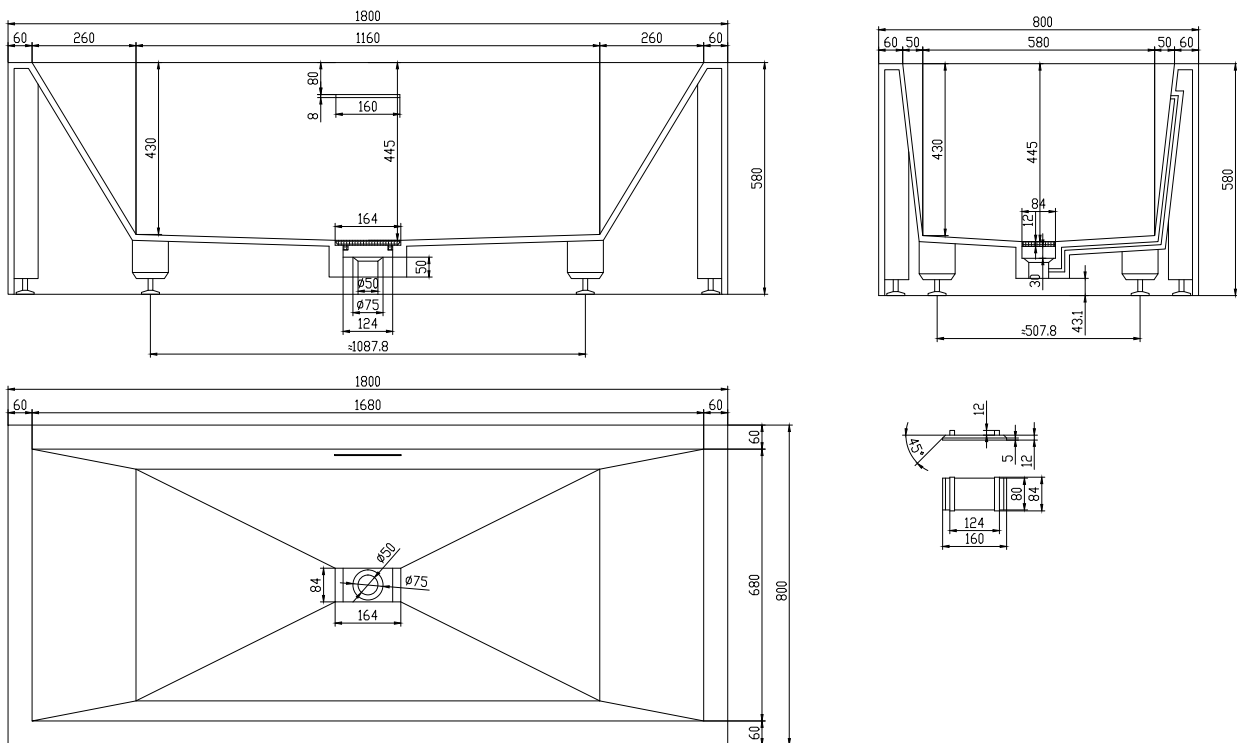

# Fredensborg bathtub

SKU: 40030012

<b>Colour:</b>	Matte white
<b>Litre:</b>	290 overflow
<b>Size H/L/D:</b>	58cm / 180cm / 80cm
<b>Weight:</b>	195kg nett

## Fredensborg bathtub details:

Freestanding bathtub from the Fredensborg series, made with slightly rounded corners for easy cleaning. The bathtub is made from matte solid Acovi® composite which is ideal for bathrooms, since it is completely pore-free, and is extremely easy to maintain. Can also be ordered in the size H/L/W 58/200/100cm.