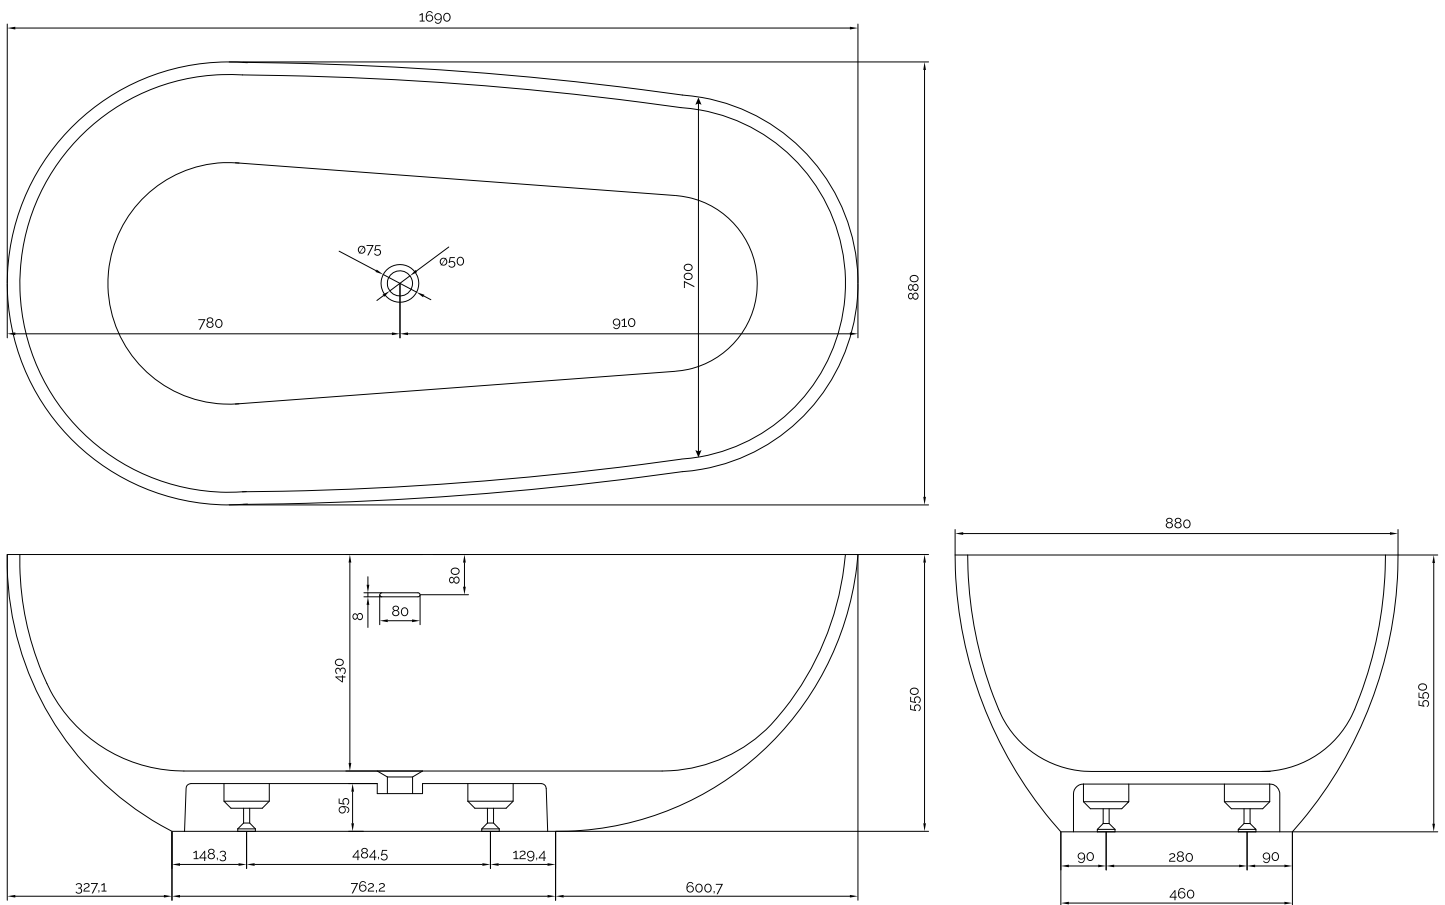

Hammershus bathtub

SKU: 40030014

Colour:	Matte white
Litre:	300 overflow
Size H/L/D:	55cm / 169cm / 88cm
Weight:	165kg nett

Hammershus bathtub details:

Exclusive egg-shaped freestanding bathtub. The bath is made from matte solid Acovi® composite which is ideal for bathrooms, since it is completely pore-free, and is extremely easy to maintain.

Please note that there may be a tolerance of ± 5 mm as all products are hand sanded.