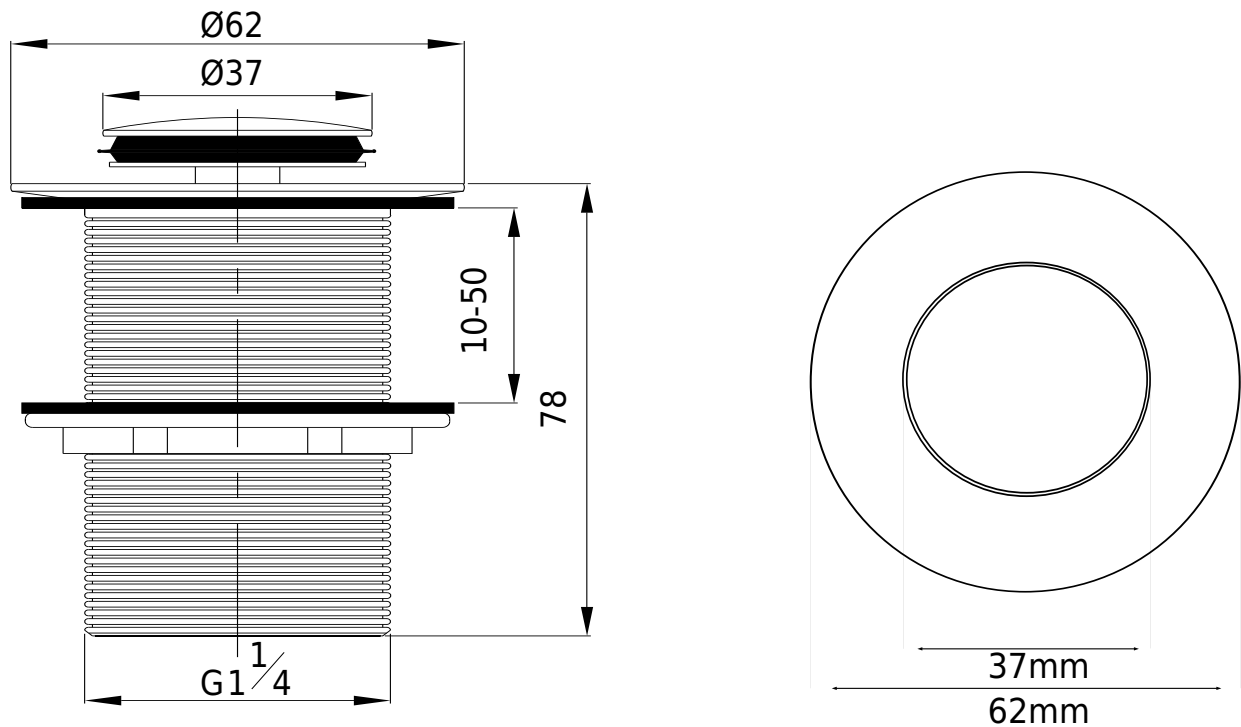

Waste Push-open, integrated

SKU: 40040029

Colour:	Chrome
Size H/L/D:	8cm / 6.5cm / 6.5cm
Weight:	0.3kg nett

Waste Push-open, integrated details:

Push-open-bundventil til håndbasine with integreret afløb.