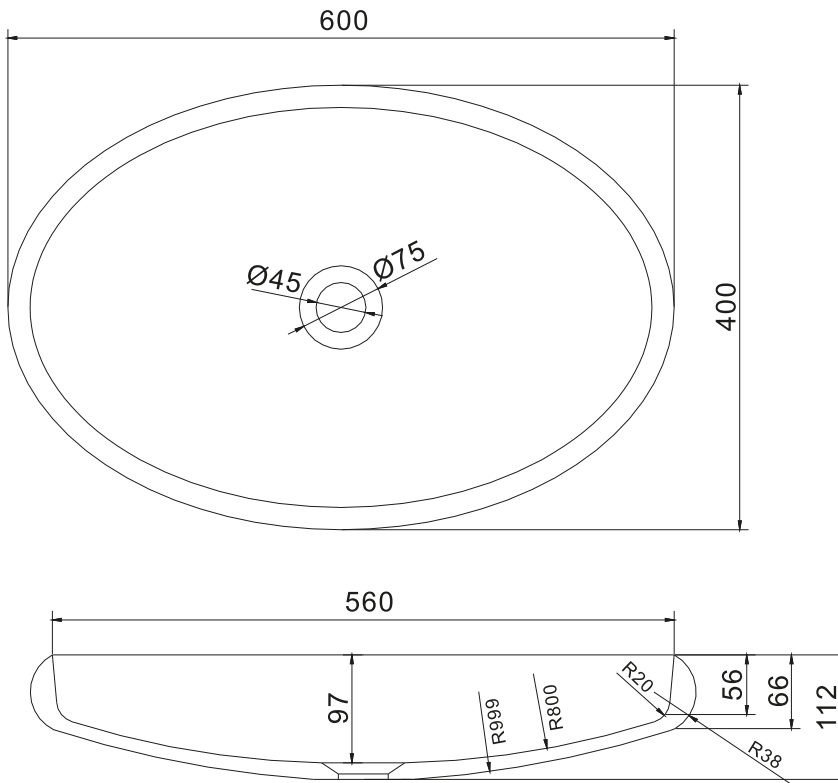

Rosenborg oval basin

SKU: 40010099

$\varnothing 65$ mm hole for countertop

Colour:	Matte white
Size H/L/D:	11.2cm / 60cm / 40cm
Weight:	7kg nett

Rosenborg oval basin details:

Rosenborg oval wash basin comes in solid matt Acovi composite. The wash basin has an internal height of 9cm is mounted freestanding on a countertop.