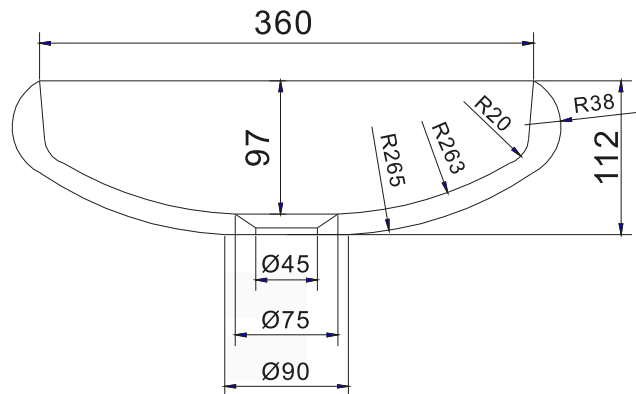

Rosenborg round basin

SKU: 40010107

Ø65mm hole for countertop

Colour:	Matte white
Size H/L/D:	11.2cm / 40cm / 40cm
Weight:	5kg nett

Rosenborg round basin details:

Rosenborg round wash basin comes in solid matt Acovi composite. The wash basin has an internal height of 9cm is mounted freestanding on a countertop.