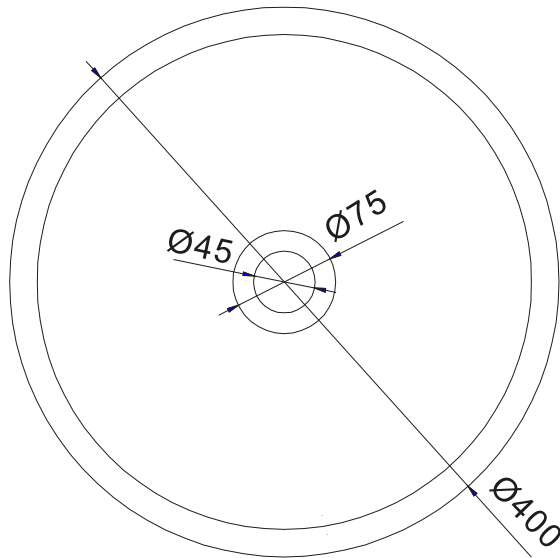

Rosenborg round basin

SKU: 40010107

Ø65mm hole for countertop

Colour:	Matte white
Size H/L/D:	11.2cm / 40cm / 40cm
Weight:	5kg nett

Rosenborg round basin details:

Rosenborg round wash basin comes in solid matt Acovi composite. The wash basin has an internal height of 9cm is mounted freestanding on a countertop.