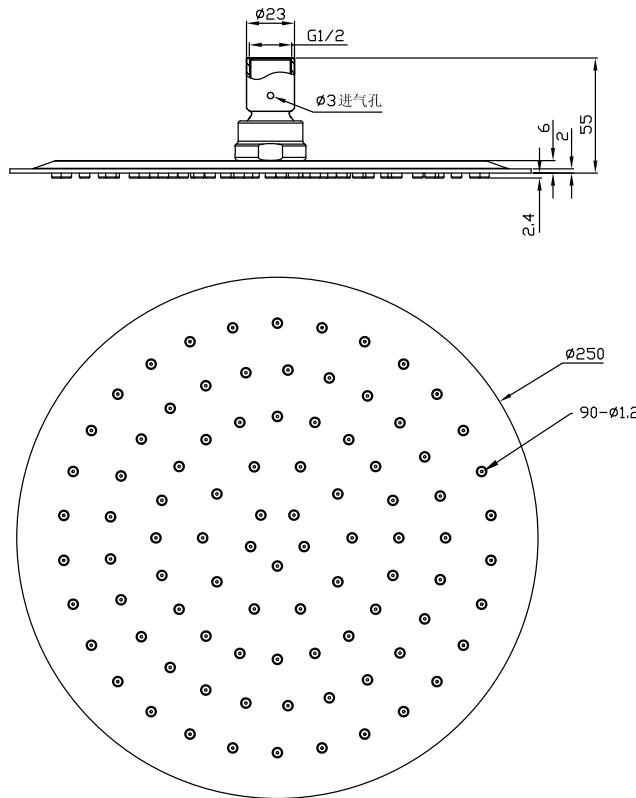

# Shower head round 25

SKU: 60060001

<b>Colour:</b>	Polished steel
<b>Size H/L/D:</b>	5cm / 25cm / 25cm
<b>Weight:</b>	1kg nett

## Shower head round 25 details:

Ultra thin rain shower heads gives the bathroom an extra exclusive look. Shower heads with only 2mm edges, made of laser welded polished stainless steel, makes the shower head almost disappear when looking at it from the front. Available in many shapes and sizes.