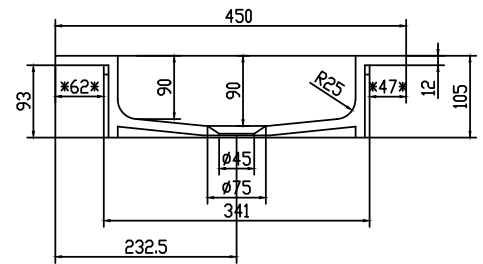

Copenhagen Bath

Roskildevej 394

DK-2610 Rødovre

VAT no.: DK32648622

Phone: 02476468850

contact@copenhagenbath.co.uk

www.copenhagenbath.co.uk

Romsø 100 centred wash basin

SKU: 30040041

Colour:	Matte white
Size H/L/D:	10.5cm / 100cm / 45cm
Weight:	13.5kg nett

Romsø 100 centred wash basin details:

Romsø countertop in 12mm Acovi solid surface. basin with rounded corners and visible waste. Can be used on Malmö 100 cabinet.