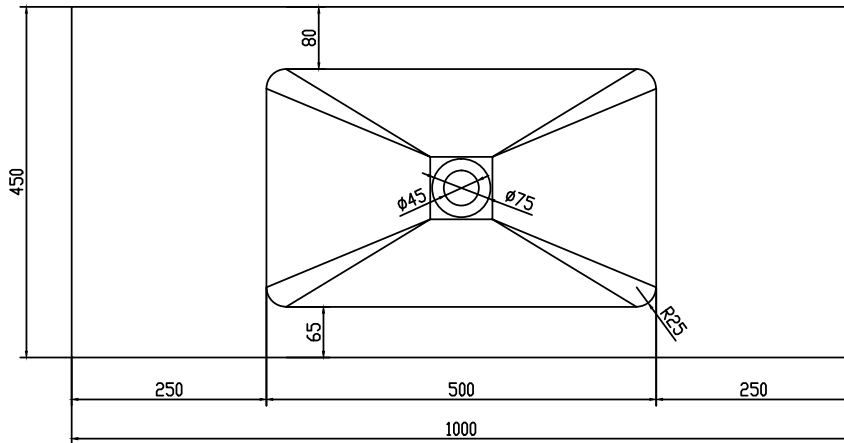

Copenhagen Bath

Roskildevej 394

DK-2610 Rødovre

VAT no.: DK32648622

Phone: 02476468850

contact@copenhagenbath.co.uk

www.copenhagenbath.co.uk

Romsø 100 centred wash basin

SKU: 30040041

Colour:	Matte white
Size H/L/D:	10.5cm / 100cm / 45cm
Weight:	13.5kg nett

Romsø 100 centred wash basin details:

Romsø countertop in 12mm Acovi solid surface. basin with rounded corners and visible waste. Can be used on Malmö 100 cabinet.