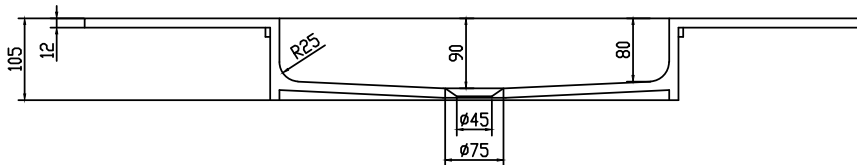

Copenhagen Bath

Roskildevej 394

DK-2610 Rødovre

VAT no.: DK32648622

Phone: 02476468850

contact@copenhagenbath.co.uk

www.copenhagenbath.co.uk

Romsø 100 centred wash basin

SKU: 30040041

Colour:	Matte white
Size H/L/D:	10.5cm / 100cm / 45cm
Weight:	13.5kg nett

Romsø 100 centred wash basin details:

Romsø countertop in 12mm Acovi solid surface. basin with rounded corners and visible waste. Can be used on Malmö 100 cabinet.