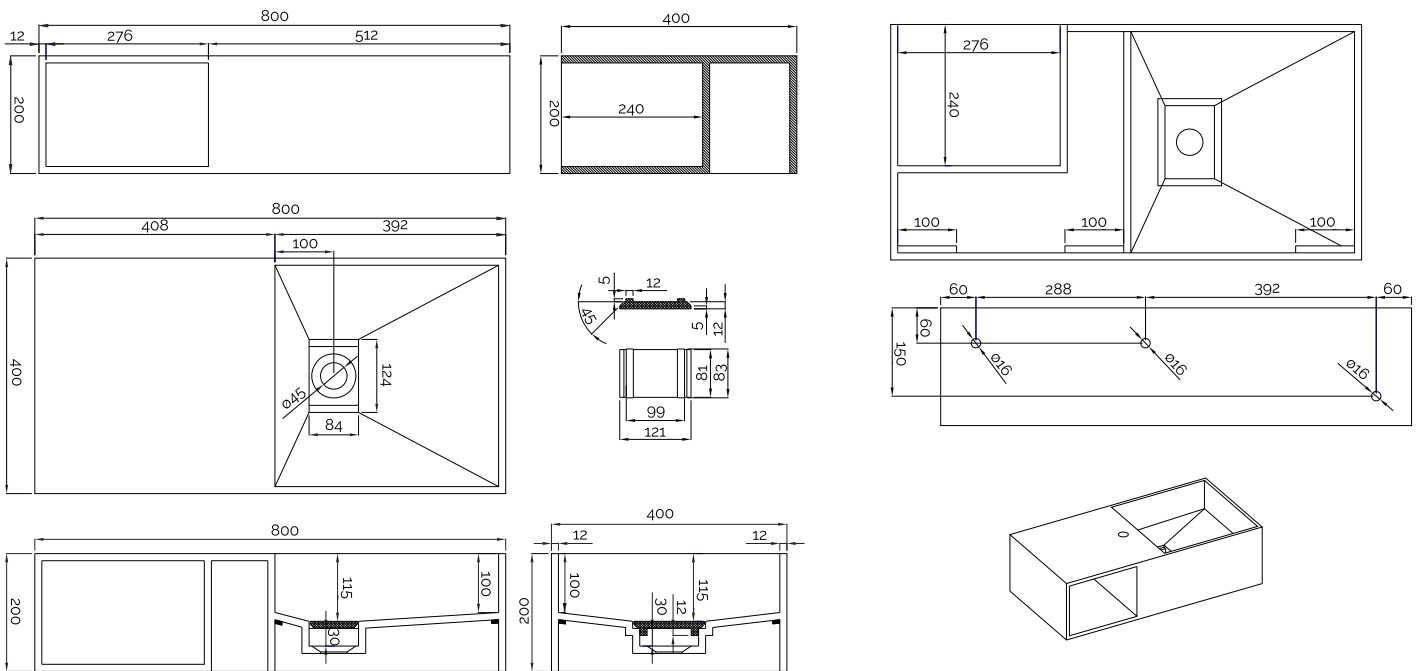

Søndersø 80 right basin

SKU: 40010149

Colour: Matte white
Size H/L/D: 20cm / 80cm / 40cm
Weight: 22kg nett

Søndersø 80 right basin details:

Large wash basin in solid Acovi with shelf. A solid composite wash basin with integrated drain and shelf for storage. Can be ordered on other sizes and made-to-measure.