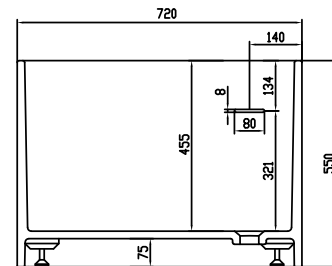

Copenhagen Bath
Roskildevej 394
DK-2610 Rødovre
VAT no.: DK32648622
Phone: 02476468850
contact@copenhagenbath.co.uk
www.copenhagenbath.co.uk

Lövestad 170 bathtub

SKU: 40030006

Colour:	Matte white
Litre:	310 overflow
Size H/L/D:	55cm / 170cm / 72cm
Weight:	150kg nett

Lövestad 170 bathtub details:

Classic rectangular bathtub with thin sharp edges and corners. The inside in contrast is soft and specially designed with a chaise longue shaped bottom for maximum comfort. Lövestad bathtub is available in different sizes.