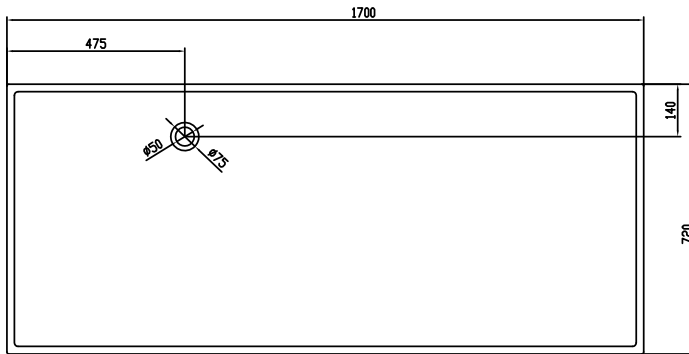

Copenhagen Bath
Roskildevej 394
DK-2610 Rødovre
VAT no.: DK32648622
Phone: 02476468850
contact@copenhagenbath.co.uk
www.copenhagenbath.co.uk

Lövestad 170 bathtub

SKU: 40030006

Colour:	Matte white
Litre:	310 overflow
Size H/L/D:	55cm / 170cm / 72cm
Weight:	150kg nett

Lövestad 170 bathtub details:

Classic rectangular bathtub with thin sharp edges and corners. The inside in contrast is soft and specially designed with a chaise longue shaped bottom for maximum comfort. Lövestad bathtub is available in different sizes.