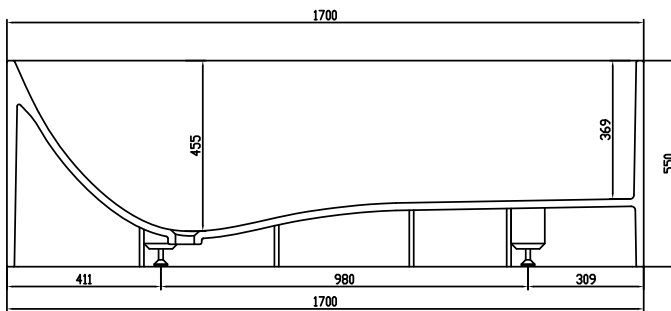

Copenhagen Bath
Roskildevej 394
DK-2610 Rødovre
VAT no.: DK32648622
Phone: 02476468850
contact@copenhagenbath.co.uk
www.copenhagenbath.co.uk

Lövestad 170 bathtub

SKU: 40030006

Colour:	Matte white
Litre:	310 overflow
Size H/L/D:	55cm / 170cm / 72cm
Weight:	150kg nett

Lövestad 170 bathtub details:

Classic rectangular bathtub with thin sharp edges and corners. The inside in contrast is soft and specially designed with a chaise longue shaped bottom for maximum comfort. Lövestad bathtub is available in different sizes.