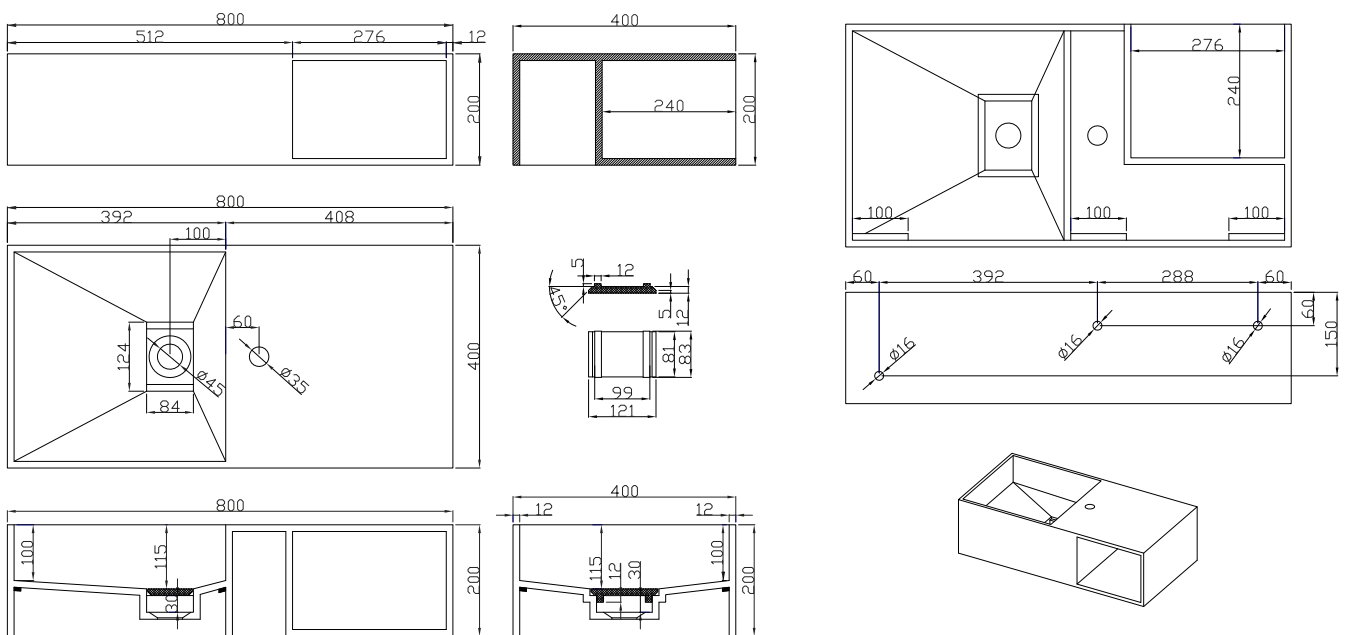

Søndersø 80 left basin

SKU: 40010026

Colour: Matte white
Size H/L/D: 20cm / 80cm / 40cm
Weight: 22kg nett

Søndersø 80 left basin details:

Large wash basin in solid Acovi. It is possible to deliver this wash basin made-to-measure.