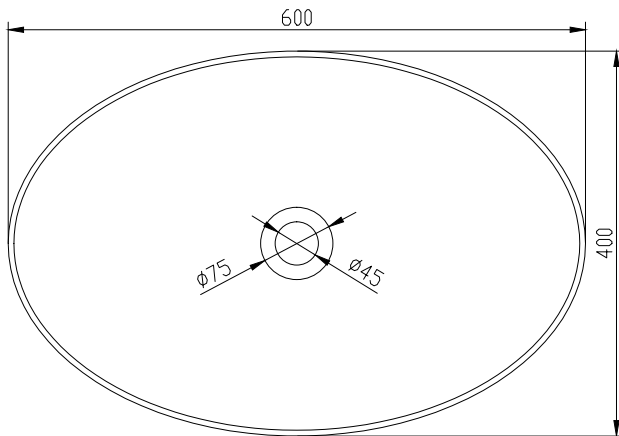

Norsjö oval basin

SKU: 40010175

Colour: Matte white
Size: 14.5cm / 60cm / 40cm
Weight: 7kg nett

Norsjö oval basin details: