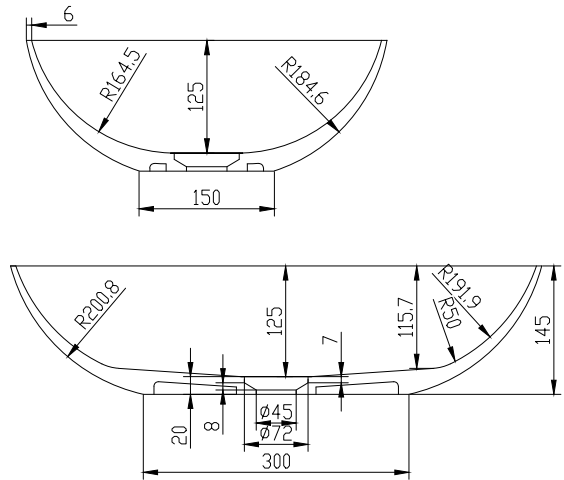

Norsjö oval basin

SKU: 40010175

Colour: Matte white
Size: 14.5cm / 60cm / 40cm
Weight: 7kg nett

Norsjö oval basin details: