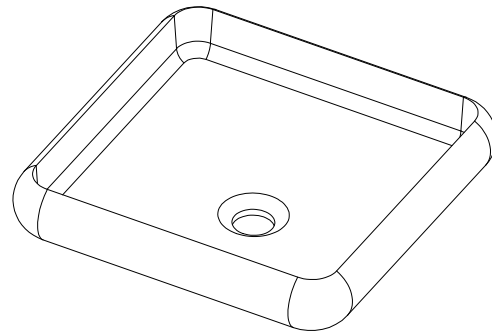

Rosenborg 40 square basin

SKU: 40010176

ø65mm hole for countertop

Colour: Matte white
Size: 11.2cm / 40cm / 40cm
Weight: 7kg nett

Rosenborg 40 square basin details: