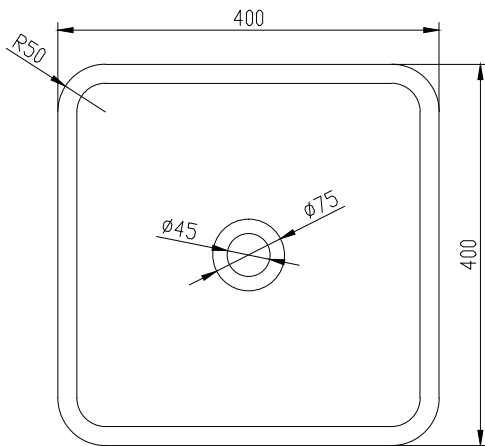

Rosenborg 40 square basin

SKU: 40010176

ø65mm hole for countertop

Colour: Matte white
Size: 11.2cm / 40cm / 40cm
Weight: 7kg nett

Rosenborg 40 square basin details: