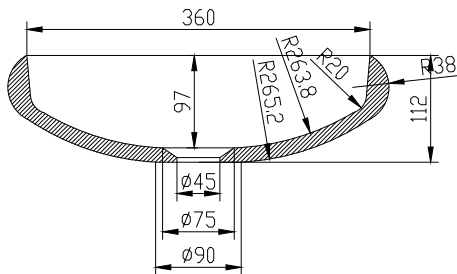

Rosenborg 40 square basin

SKU: 40010176

ø65mm hole for countertop

Colour: Matte white
Size: 11.2cm / 40cm / 40cm
Weight: 7kg nett

Rosenborg 40 square basin details: