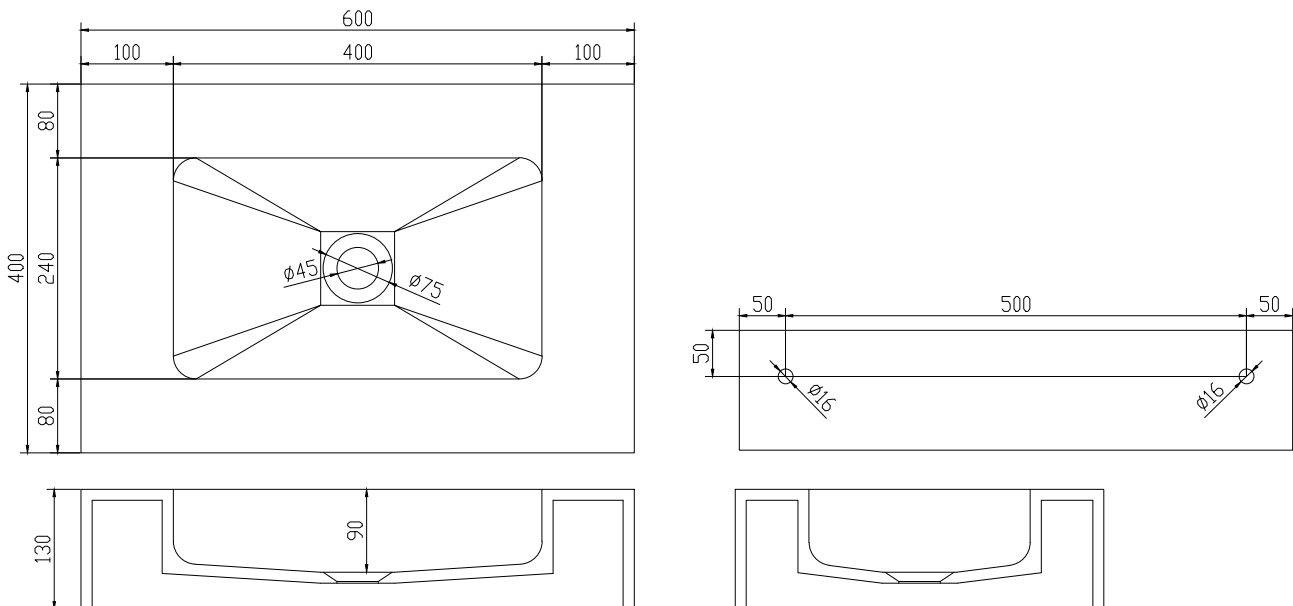

Furesø 60 basin

SKU: 40010178

Colour: Matte white
Size: 13cm / 60cm / 40cm
Weight: 14.1kg nett

Furesø 60 basin details: