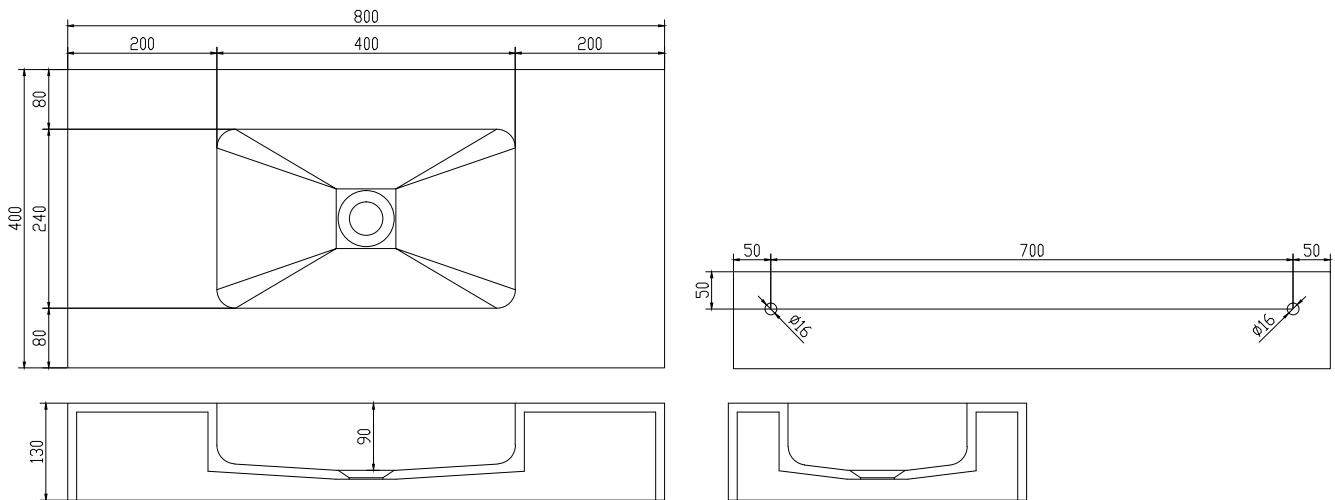

## Furesø 80 basin

SKU: 40010179

**Colour:** Matte white  
**Size H/L/D:** 13cm / 80cm / 40cm  
**Weight:** 15.4kg nett

### Furesø 80 basin details:

Furesø 80 wash basin with sharp corners and edges on the outside and rounded corners and edges on the inside which makes it very easy to maintain. The wash basin is made of 100% Acovi solid surface. Can be ordered in different sizes.