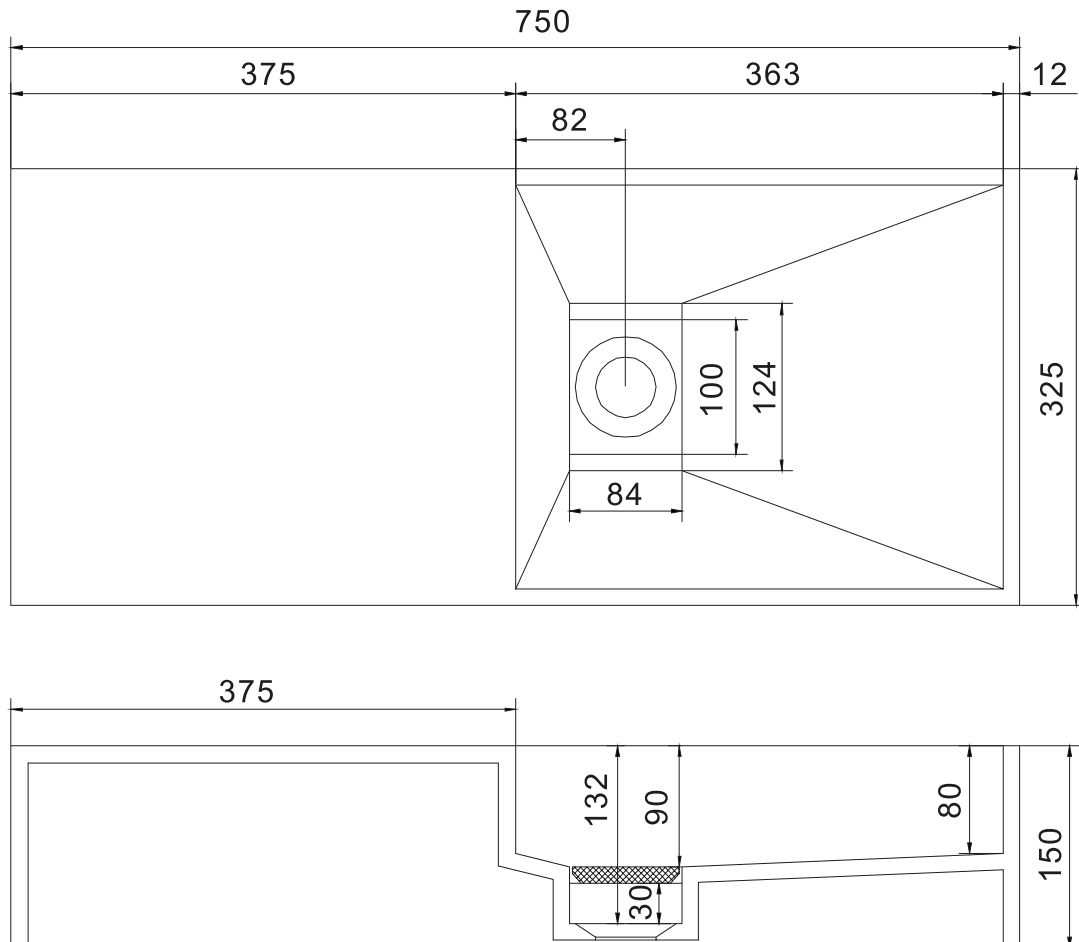

Nordland 75 basin

SKU: 40010038

Colour: Matte white
Size: 15cm / 75cm / 32.5cm
Weight: 15kg nett

Nordland 75 basin details: