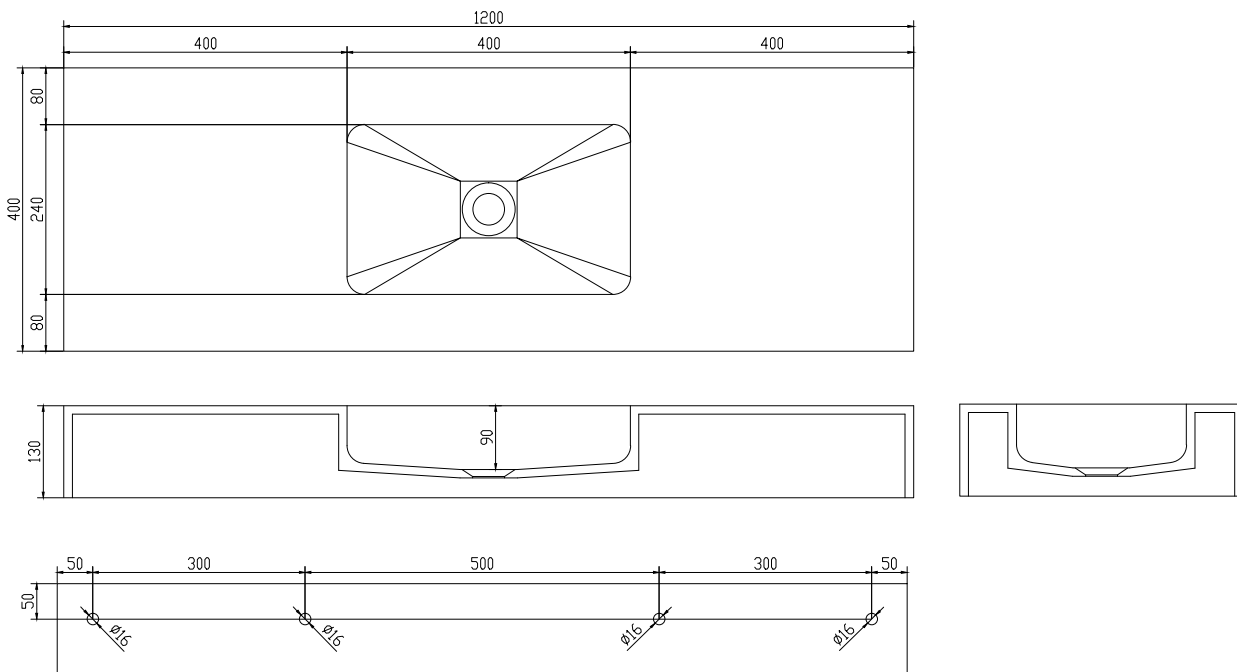

Furesø 120 basin

SKU: 40010181

Colour:	Matte white
Size H/L/D:	13cm / 120cm / 40cm
Weight:	23kg nett

Furesø 120 basin details:

Furesø 120 wash basin with sharp corners and edges on the outside and rounded corners and edges on the inside which makes it very easy to maintain. The wash basin is made of 100% Acovi solid surface. Can be ordered in different sizes.