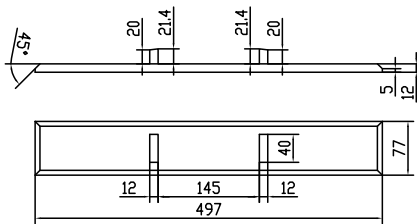

Anholt 100 centred wash basin

SKU: 30040073

Colour: Matte white
Size H/L/D: 10.5cm / 100cm / 45cm
Weight: 17kg nett

Anholt 100 centred wash basin details:

Anholt countertop in 12mm Acovi solid surface. basin with sharp corners and edges and integrated waste. Can be used on Malmö 100 cabinet. Waste is not included.

The basin is shipped without hole for faucet. Forstner drill bit for drilling hole for faucet can be included on request.