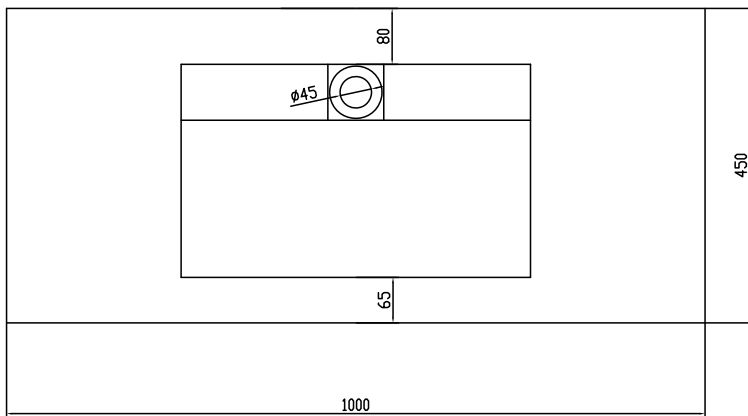

Anholt 100 centred wash basin

SKU: 30040073

Colour: Matte white
Size H/L/D: 10.5cm / 100cm / 45cm
Weight: 17kg nett

Anholt 100 centred wash basin details:

Anholt countertop in 12mm Acovi solid surface. basin with sharp corners and edges and integrated waste. Can be used on Malmö 100 cabinet. Waste is not included.

The basin is shipped without hole for faucet. Forstner drill bit for drilling hole for faucet can be included on request.