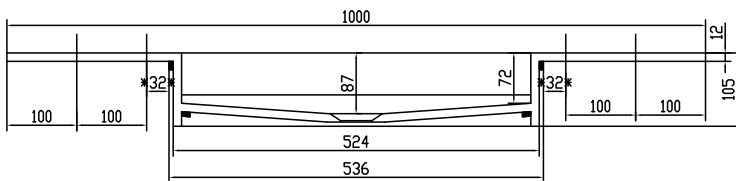

Anholt 100 centred wash basin

SKU: 30040073

Colour: Matte white
Size H/L/D: 10.5cm / 100cm / 45cm
Weight: 17kg nett

Anholt 100 centred wash basin details:

Anholt countertop in 12mm Acovi solid surface. basin with sharp corners and edges and integrated waste. Can be used on Malmö 100 cabinet. Waste is not included.

The basin is shipped without hole for faucet. Forstner drill bit for drilling hole for faucet can be included on request.