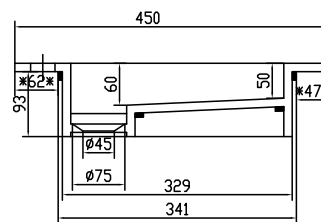

Anholt 100 centred wash basin

SKU: 30040073

Colour: Matte white
Size H/L/D: 10.5cm / 100cm / 45cm
Weight: 17kg nett

Anholt 100 centred wash basin details:

Anholt countertop in 12mm Acovi solid surface. basin with sharp corners and edges and integrated waste. Can be used on Malmö 100 cabinet. Waste is not included.

The basin is shipped without hole for faucet. Forstner drill bit for drilling hole for faucet can be included on request.