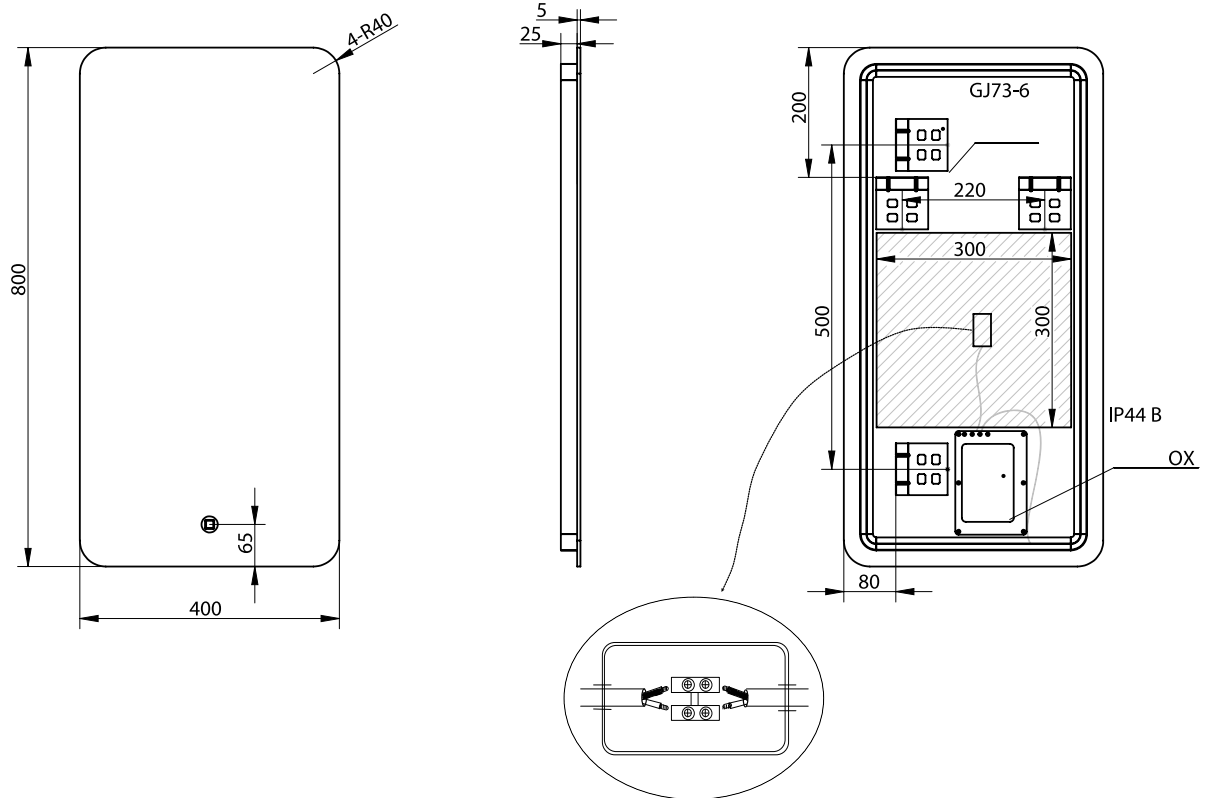

Orø 40 mirror

SKU: 30020224

Colour:

Glass

Size:

80cm / 40cm / 3.7cm

Weight:

3.6kg nett

Orø 40 mirror details: