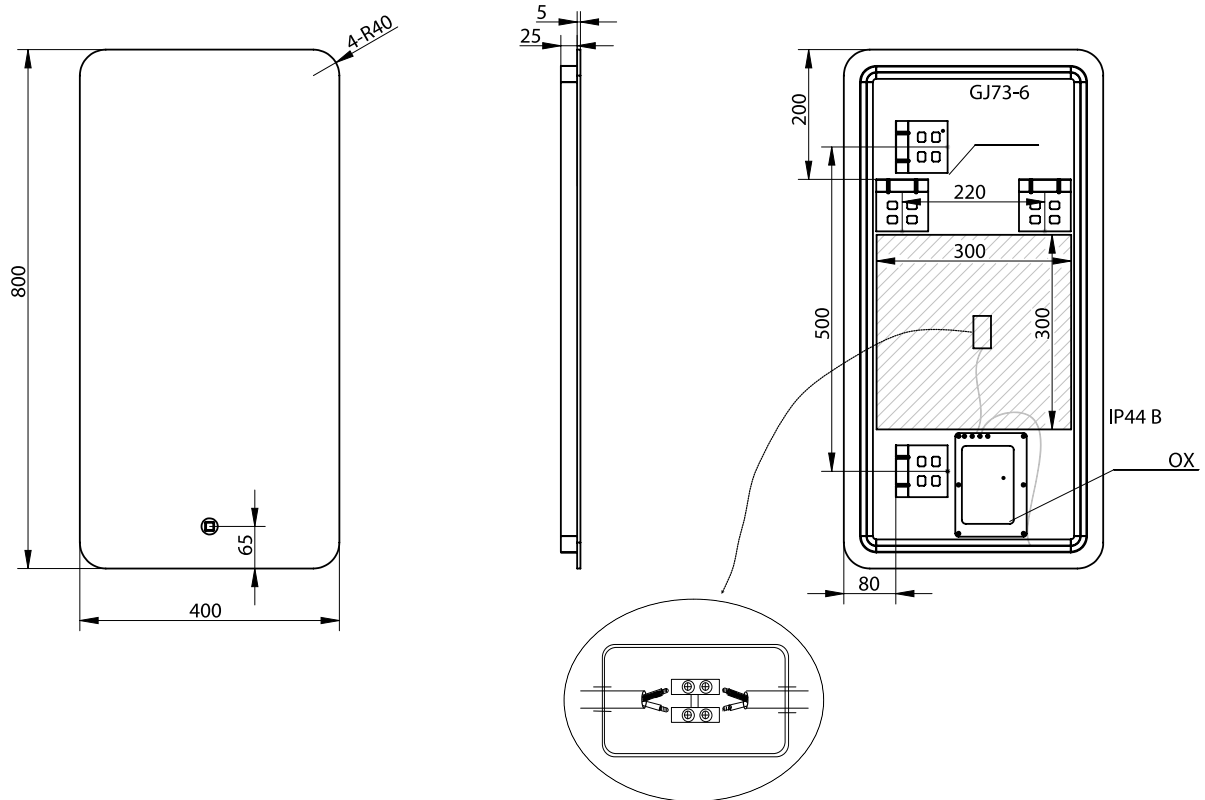

Orø 40 mirror

SKU: 30020224

Colour:

Glass

Size H/L/D:

80cm / 40cm / 3.7cm

Weight:

3.6kg nett

Orø 40 mirror details:

Frameless mirror with aluminium cabinet. Adjustable colour from Kelvin 3200-6000 LED light. Heated anti-mist mirror technology that prevents steam build-up on the glass.