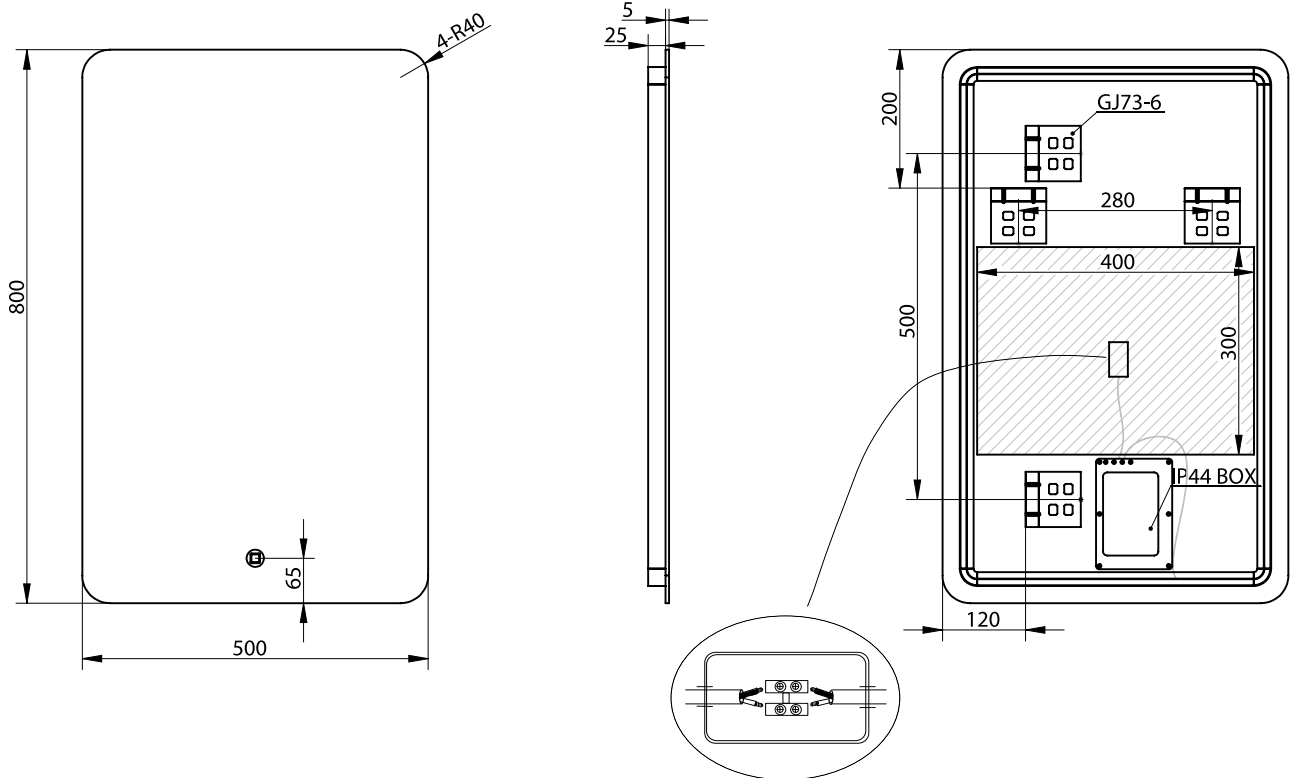

Orø 50 mirror

SKU: 30020225

Colour:

Glass

Size:

80cm / 50cm / 3.7cm

Weight:

5kg nett

Orø 50 mirror details: