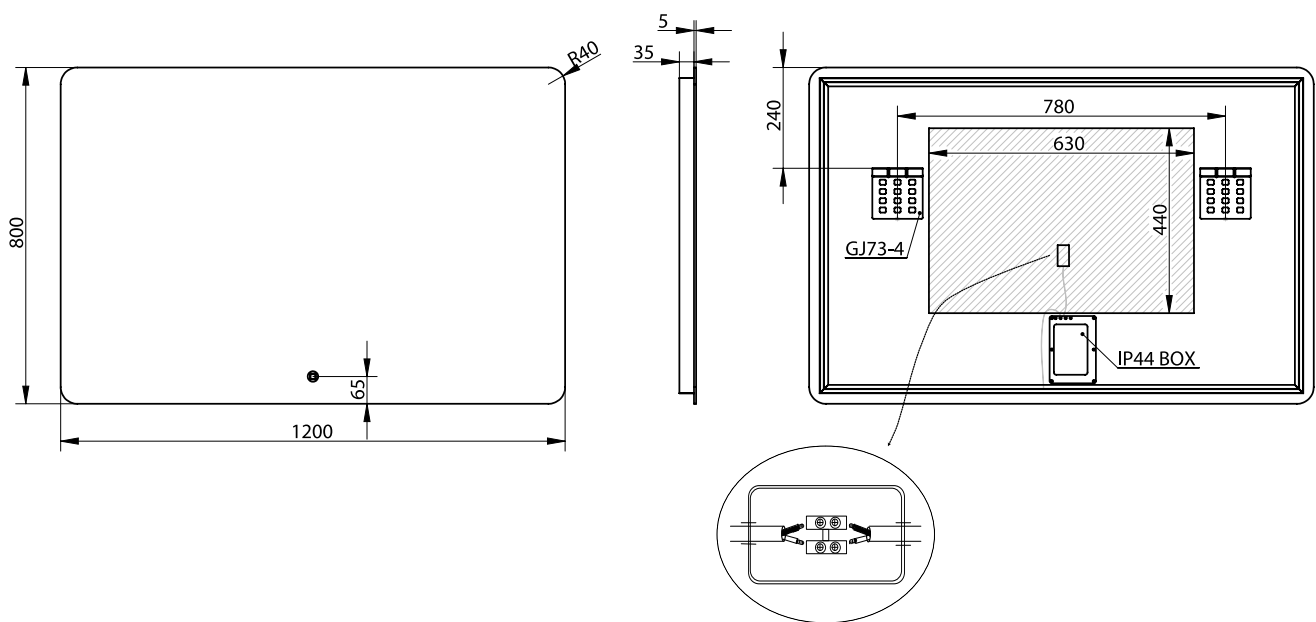

Orø 120 mirror

SKU: 30020229

Colour:

Glass

Size:

80cm / 120cm / 3.7cm

Weight:

11.2kg nett

Orø 120 mirror details: