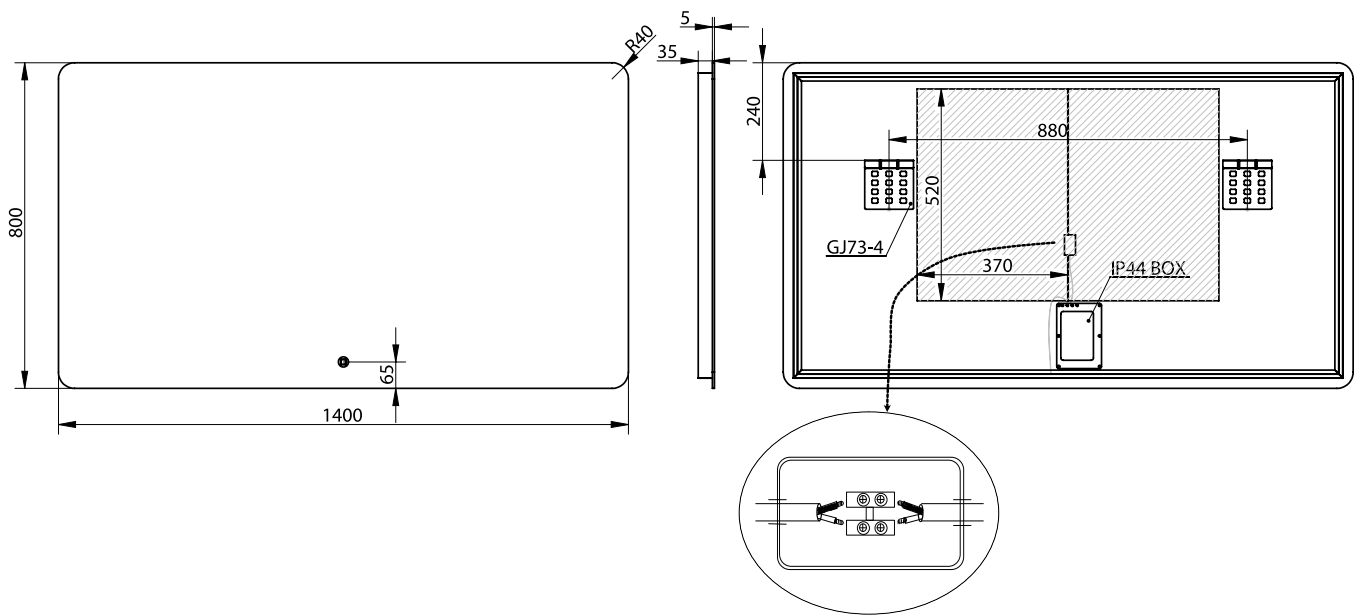

Orø 140 mirror

SKU: 30020230

Colour: Glass
Size: 80cm / 140cm / 3.7cm
Weight: 15kg nett

Orø 140 mirror details: