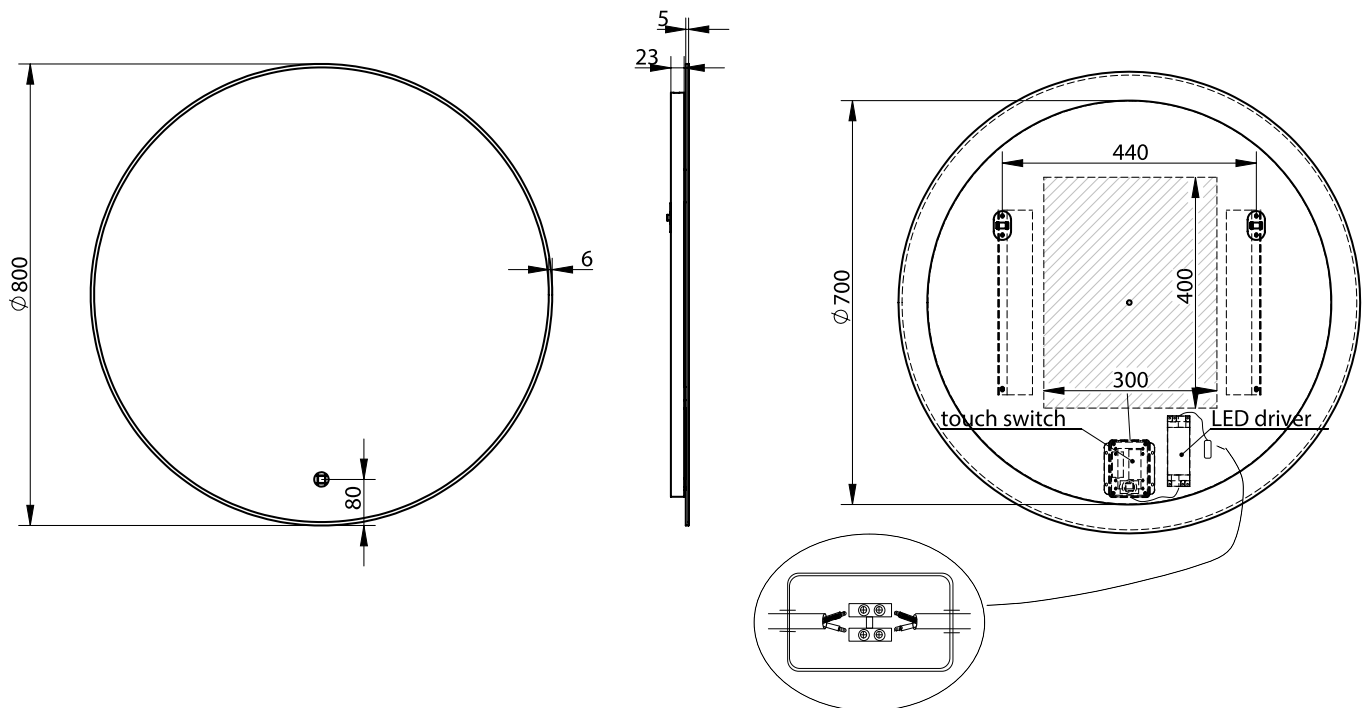

Orø ø80 mirror

SKU: 30020234

Colour:

Glass

Size:

80cm / 80cm / 3.7cm

Weight:

7.3kg nett

Orø ø80 mirror details: