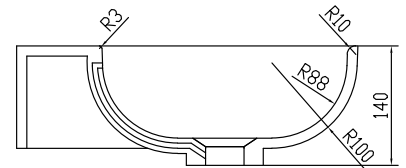

Enø 90 right basin

SKU: 40010193

Colour: Matte white
Size: 12cm / 90cm / 40cm
Weight: 14.2kg nett

Enø 90 right basin details: