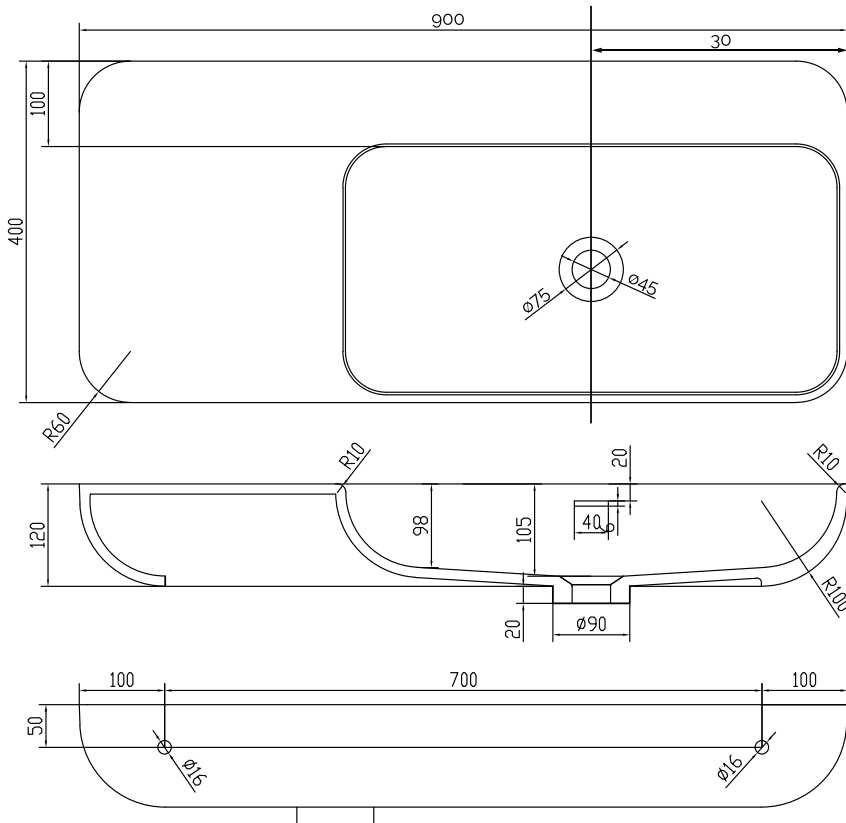

Enø 90 right basin

SKU: 40010193

Colour: Matte white
Size: 12cm / 90cm / 40cm
Weight: 14.2kg nett

Enø 90 right basin details: