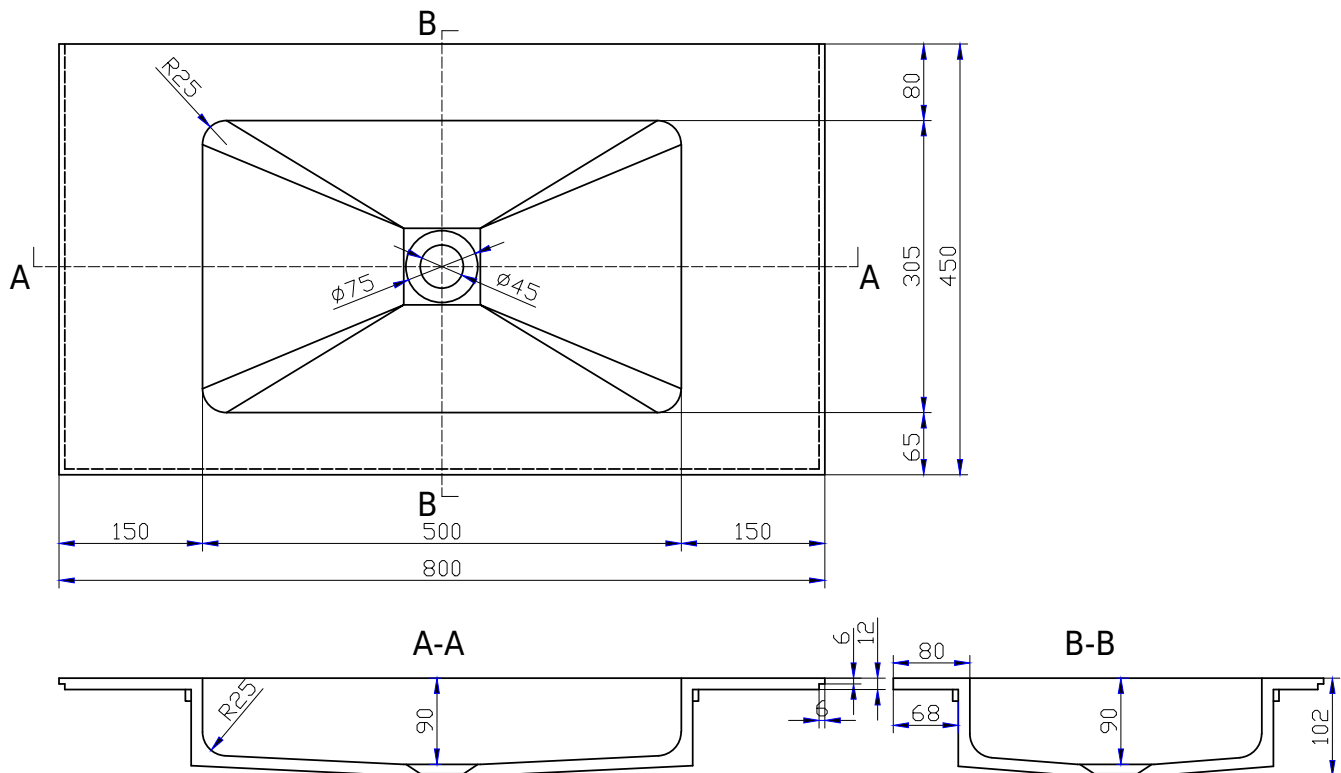

## SQ2 80 centred wash basin

SKU: 30040078

**Colour:** Matte white  
**Size:** 10.2cm / 80cm / 45cm  
**Weight:** 12kg nett

**SQ2 80 centred wash basin details:**