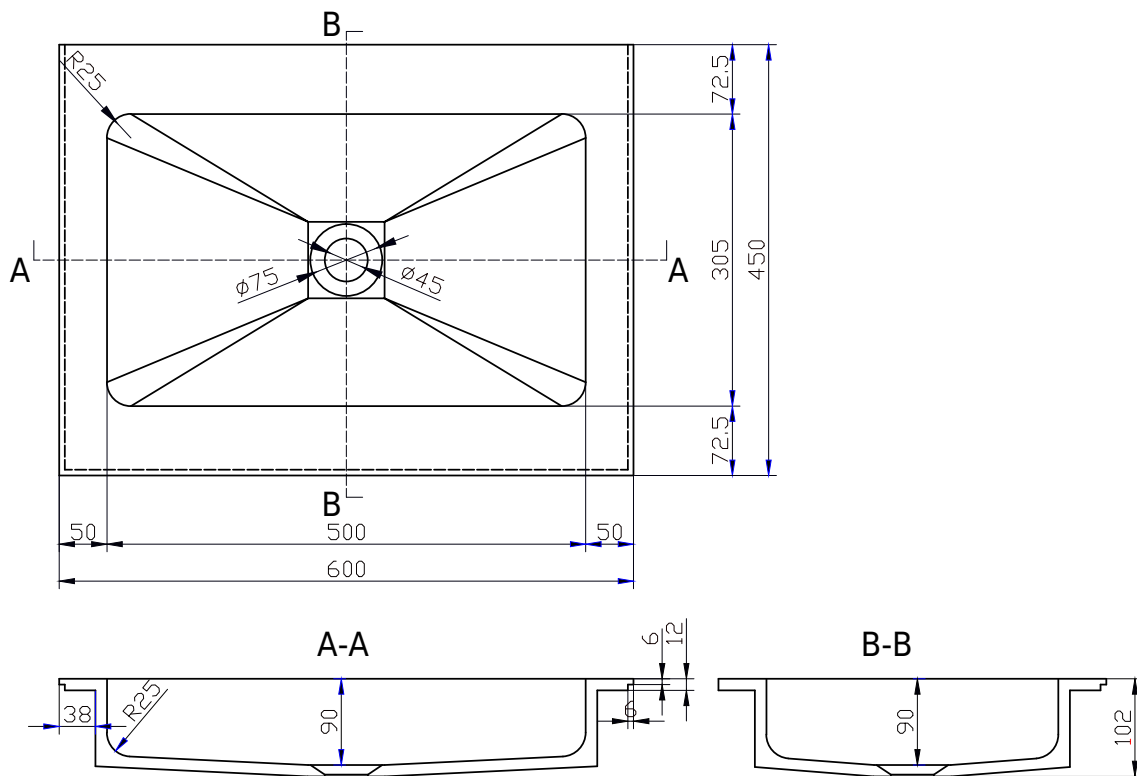

SQ2 60 centred wash basin

SKU: 30040079

Colour: Matte white
Size: 10.2cm / 60cm / 45cm
Weight: 10kg nett

SQ2 60 centred wash basin details: