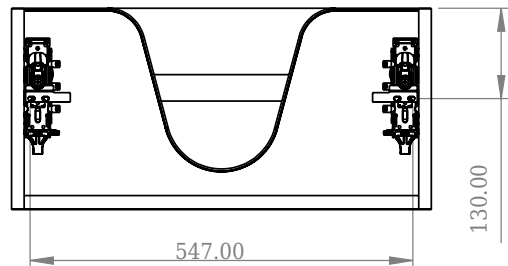

## SQ2 60 cabinet

SKU: 30010087

F View

Top View

Side View

Back View

**Colour:** Matte white  
**Size:** 28.8cm / 60cm / 45cm  
**Weight:** 16,5kg nett

**SQ2 60 cabinet details:**