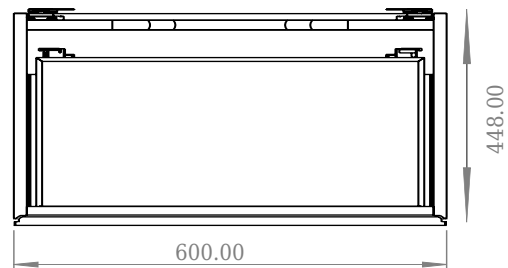

## SQ2 60 cabinet

SKU: 30010087

F View

Top View

Side View

Back View

**Colour:** Matte white  
**Size:** 28.8cm / 60cm / 45cm  
**Weight:** 16,5kg nett

**SQ2 60 cabinet details:**