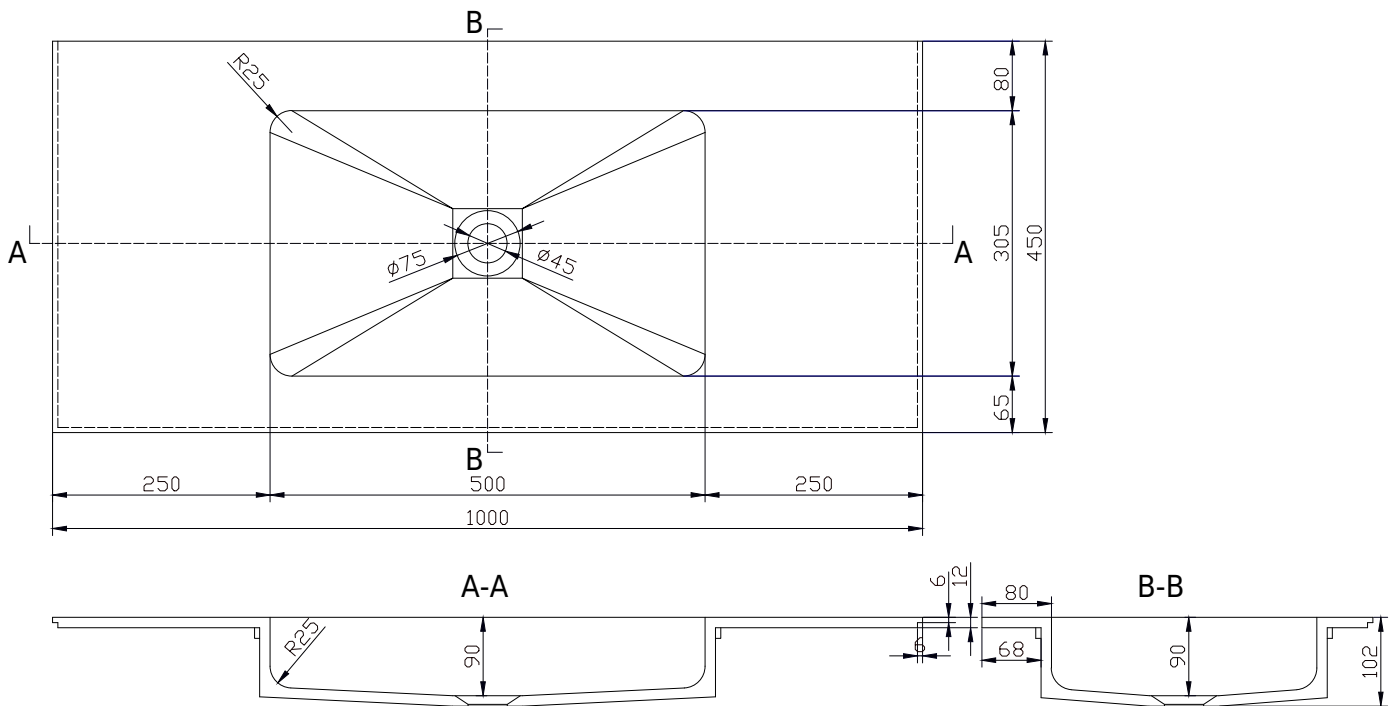

SQ2 100 centred wash basin

SKU: 30040088

Colour: Matte white
Size: 10.2cm / 100cm / 45cm
Weight: 15kg nett

SQ2 100 centred wash basin details: