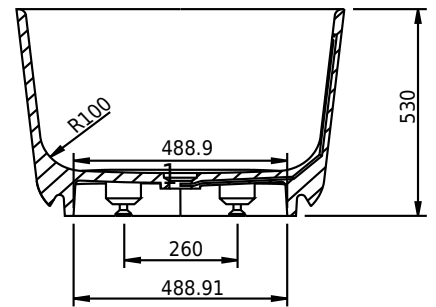

Hornbæk 148 bathtub

SKU: 40030038

Colour:	Matte white
Litre:	260 overflow
Size:	53cm / 148cm / 75cm
Weight:	110kg nett

Hornbæk 148 bathtub details:

Please note that there may be a tolerance of ± 5 mm as all products are hand sanded.