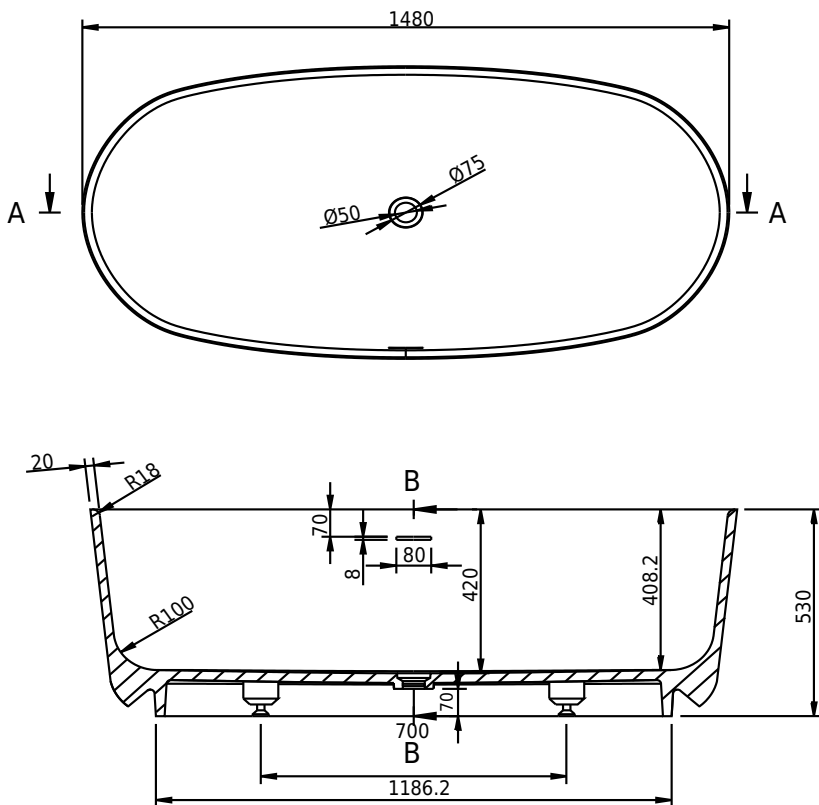

Hornbæk 148 bathtub

SKU: 40030038

Colour:	Matte white
Litre:	260 overflow
Size:	53cm / 148cm / 75cm
Weight:	110kg nett

Hornbæk 148 bathtub details:

Please note that there may be a tolerance of ± 5 mm as all products are hand sanded.