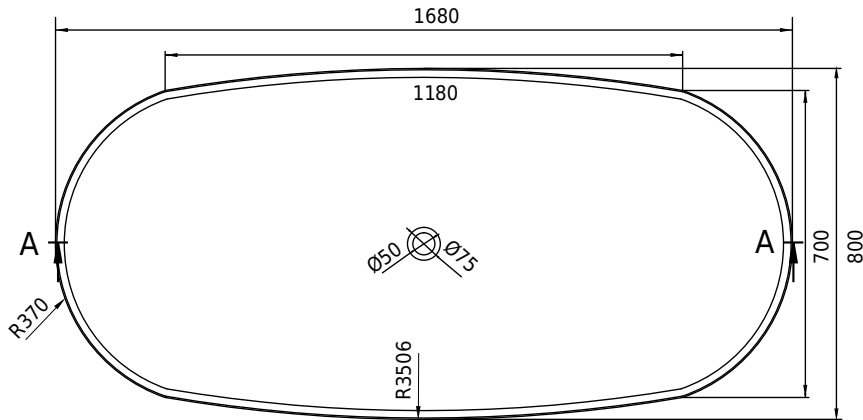

# Hornbæk 168 bathtub

SKU: 40030039

<b>Colour:</b>	Matte white
<b>Litre:</b>	360 overflow
<b>Size:</b>	53cm / 168cm / 80cm
<b>Weight:</b>	131kg nett

## Hornbæk 168 bathtub details:

Please note that there may be a tolerance of  $\pm 5\text{mm}$  as all products are hand sanded.