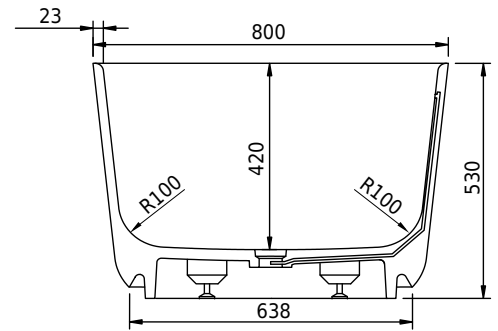

# Hornbæk 168 bathtub

SKU: 40030039

<b>Colour:</b>	Matte white
<b>Litre:</b>	360 overflow
<b>Size:</b>	53cm / 168cm / 80cm
<b>Weight:</b>	131kg nett

## Hornbæk 168 bathtub details:

Please note that there may be a tolerance of  $\pm 5\text{mm}$  as all products are hand sanded.