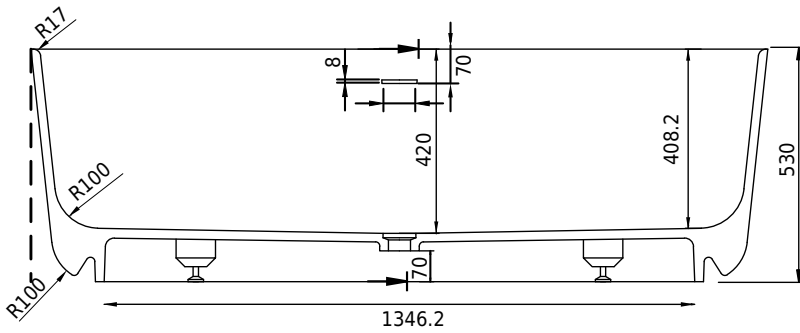

# Hornbæk 168 bathtub

SKU: 40030039

<b>Colour:</b>	Matte white
<b>Litre:</b>	360 overflow
<b>Size:</b>	53cm / 168cm / 80cm
<b>Weight:</b>	131kg nett

## Hornbæk 168 bathtub details:

Please note that there may be a tolerance of  $\pm 5\text{mm}$  as all products are hand sanded.