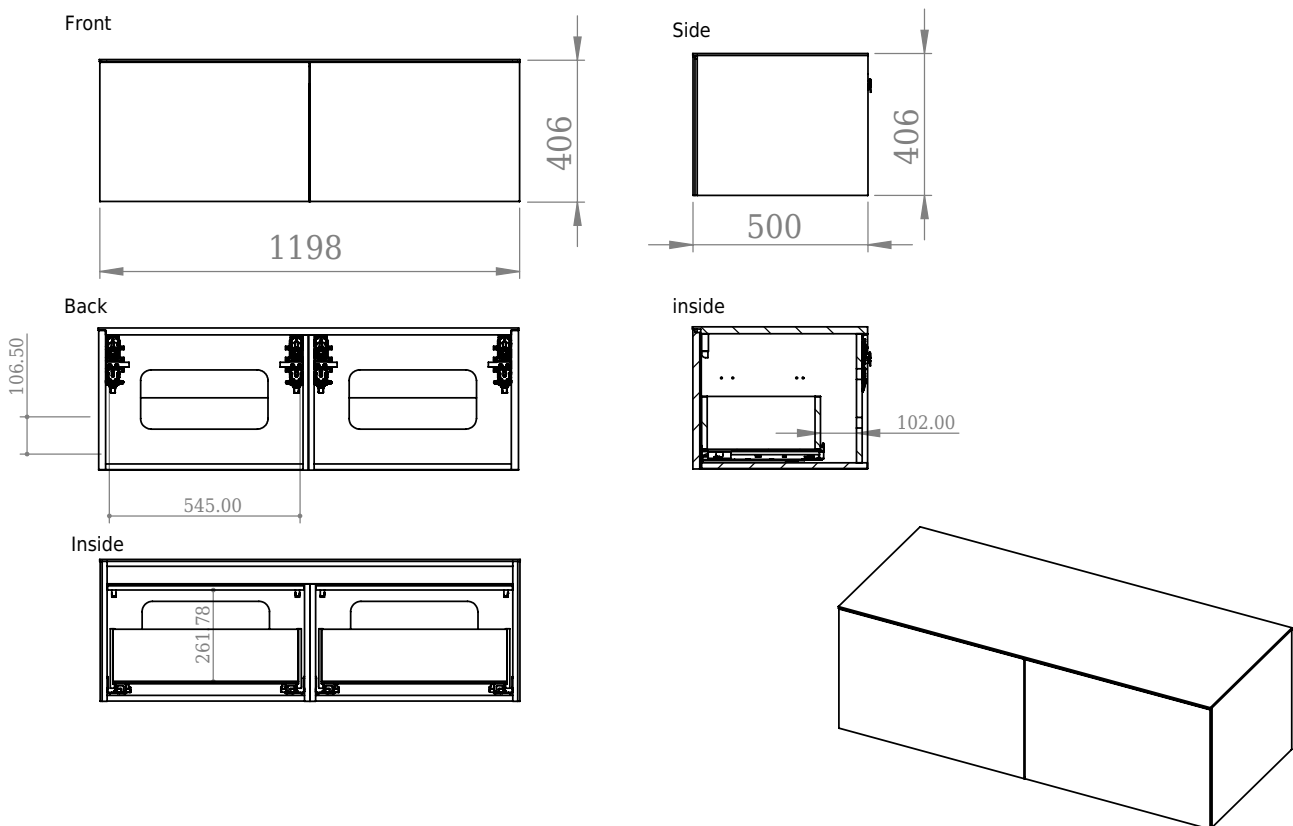

Bergen 120 cabinet

SKU: 30010100

Colour: Heavy brushed oak
Size: 40cm / 120cm / 50cm
Weight: 58kg nett

Bergen 120 cabinet details: