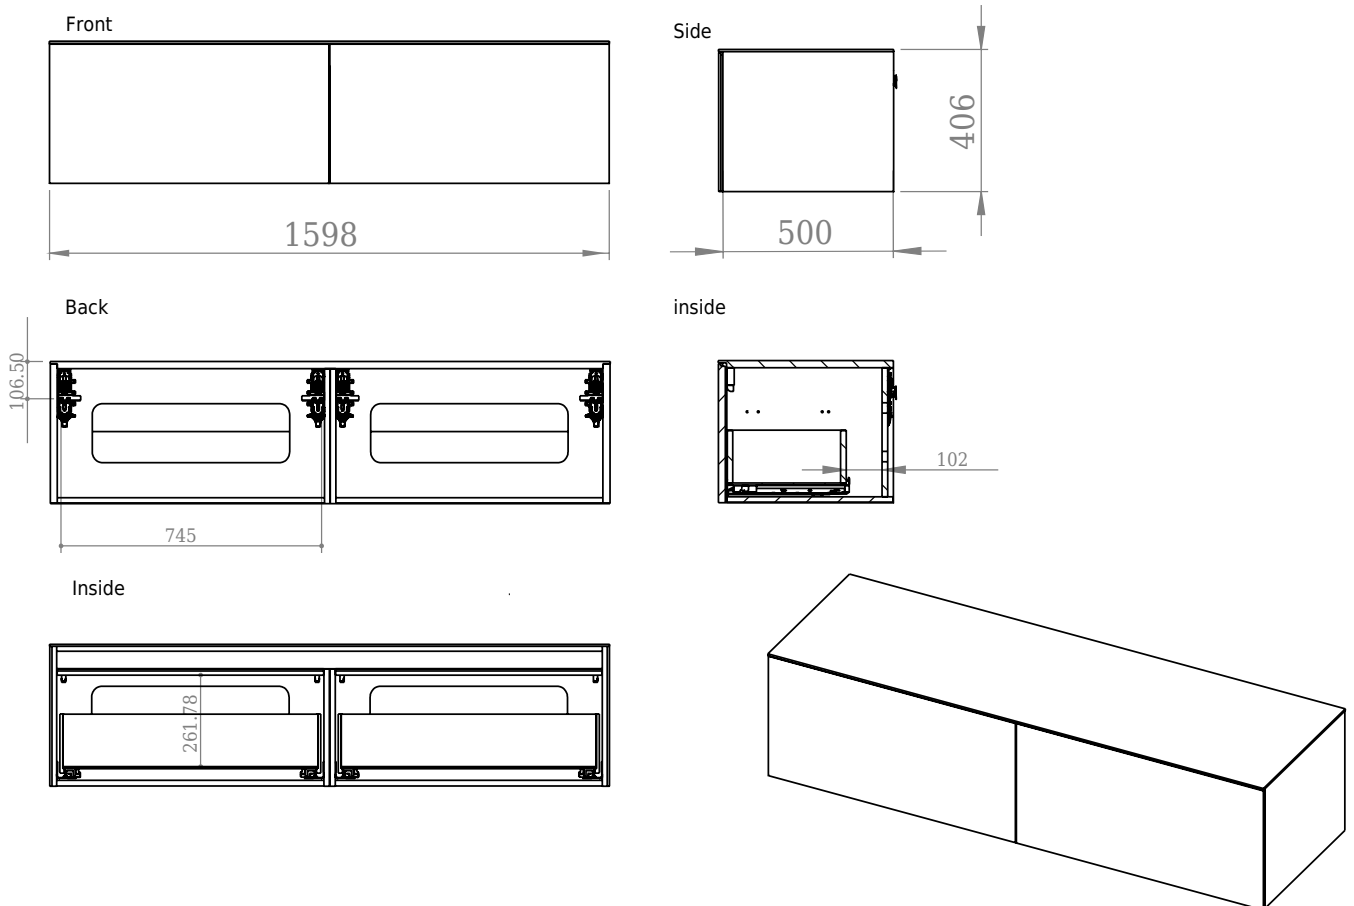

# Bergen 160 cabinet

SKU: 30010101

**Colour:** Heavy brushed oak  
**Size:** 40cm / 160cm / 50cm  
**Weight:** 78kg nett

**Bergen 160 cabinet details:**