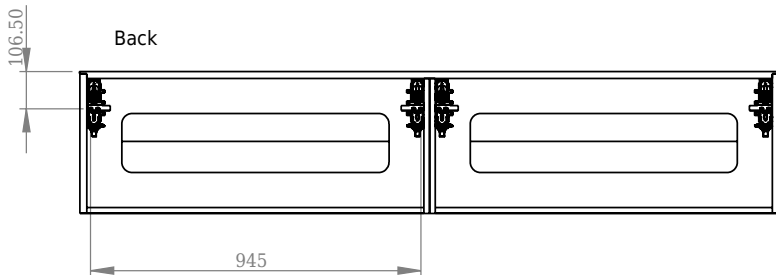

# Bergen 200 cabinet

SKU: 30010102

Front

Side

Back

inside

Inside

**Colour:** Heavy brushed oak  
**Size:** 40cm / 200cm / 50cm  
**Weight:** 95kg nett