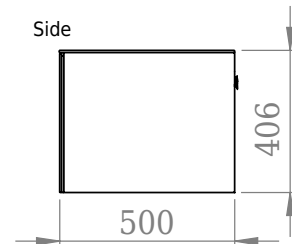

# Bergen 200 cabinet

SKU: 30010102

Front

Side

Back

inside

Inside

**Colour:** Heavy brushed oak  
**Size:** 40cm / 200cm / 50cm  
**Weight:** 95kg nett