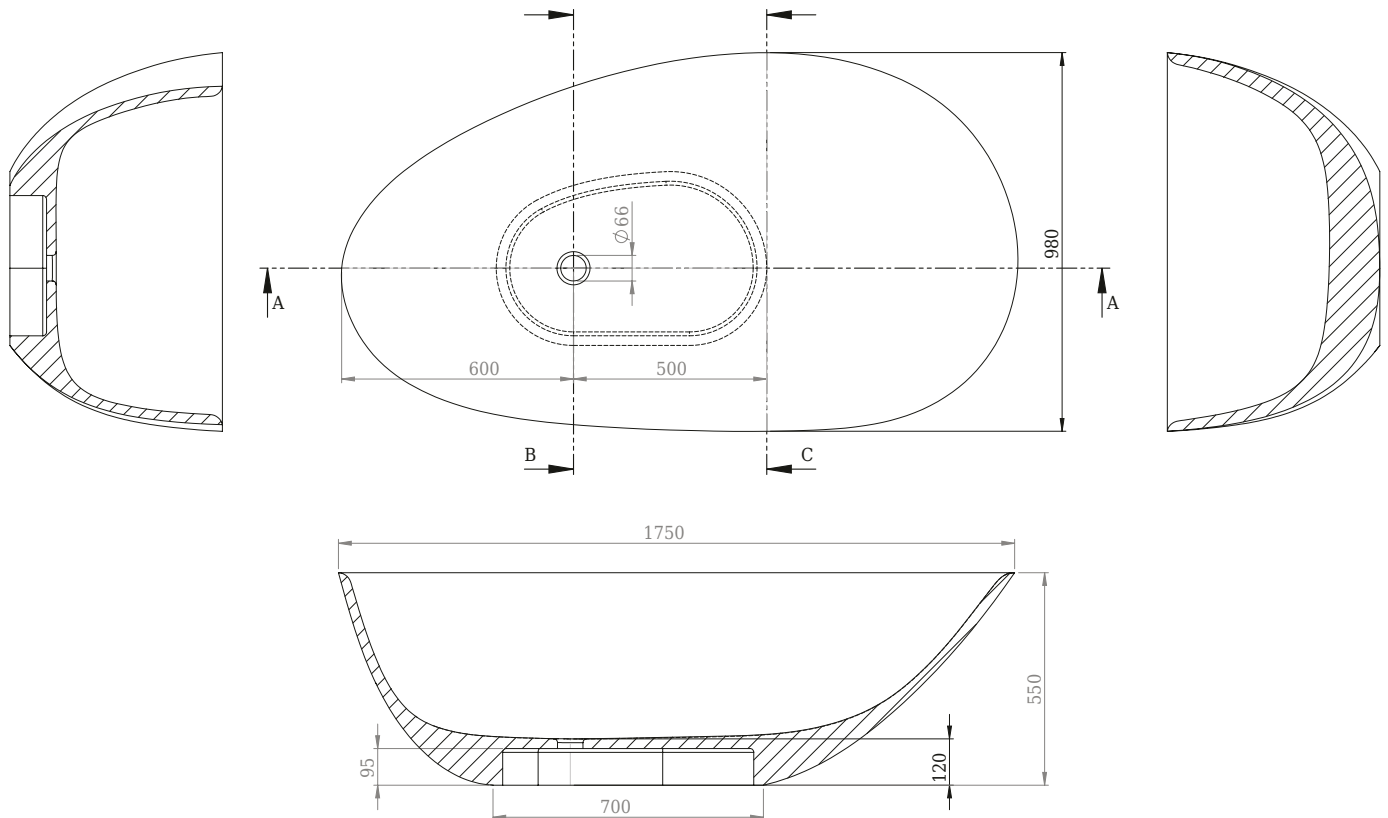

# Muschel bathtub

SKU: 40030040

<b>Colour:</b>	Matte white
<b>Litre:</b>	250 overflow
<b>Size H/L/D:</b>	55cm / 175cm / 98cm
<b>Weight:</b>	220kg nett

## Muschel bathtub details:

Muschel bathtub, designed for Copenhagen Bath by award winning designer Mikal Harrsen, is inspired by the shapes of nature (Muschel is german for mussel). With the organic asymmetrical design it stands out from conventional bathroom furnitures and becomes more than just a good design, it is a piece of art exhibited in your bathroom.

Please note that there may be a tolerance of  $\pm 5$ mm as all products are hand sanded.