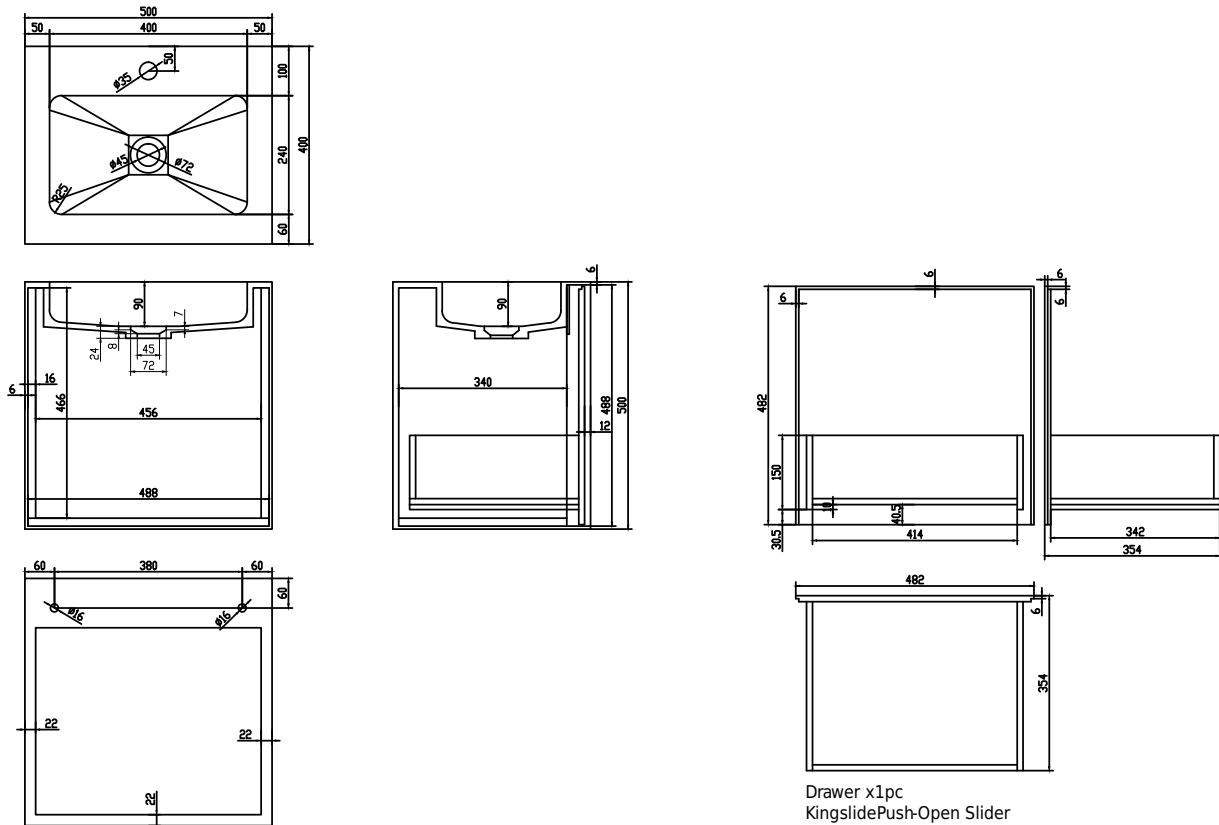

Nexø 50 cabinet with centred basin

SKU: 30010108

Colour: Matte white
Size H/L/D: 50cm / 50cm / 40cm
Weight: 35kg nett

Nexø 50 cabinet with centred basin details:

Bathroom furniture in 100% Matt white. The cabinet has a large drawer with a push-open function, with the option of purchasing an inner drawer, as well as a recessed sink with soft roundings inside the sink. Composite is a pore-free material that is easy to keep clean and requires almost no maintenance. Available in many sizes and can be made to special measurements.