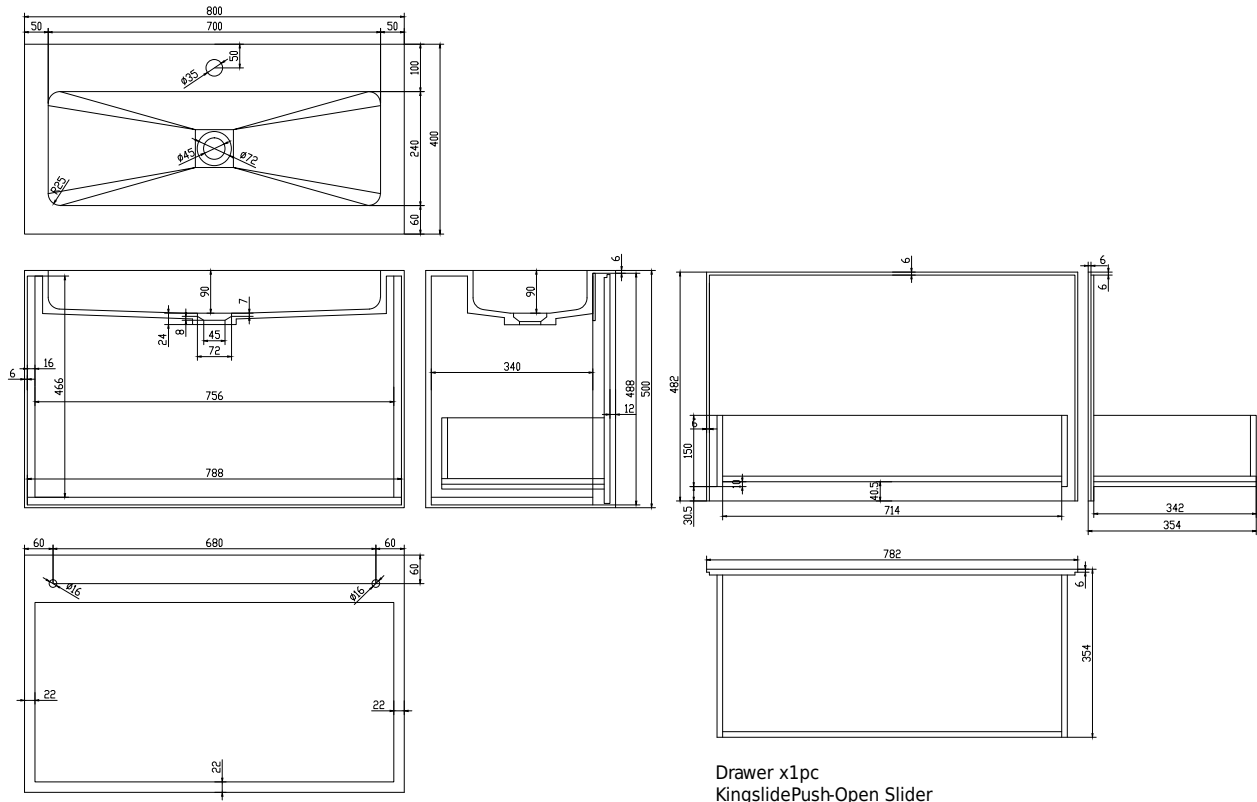

Nexø 80 cabinet with centred basin

SKU: 30010109

Colour: Matte white
Size: 50cm / 80cm / 40cm
Weight: 52kg nett

Nexø 80 cabinet with centred basin details: