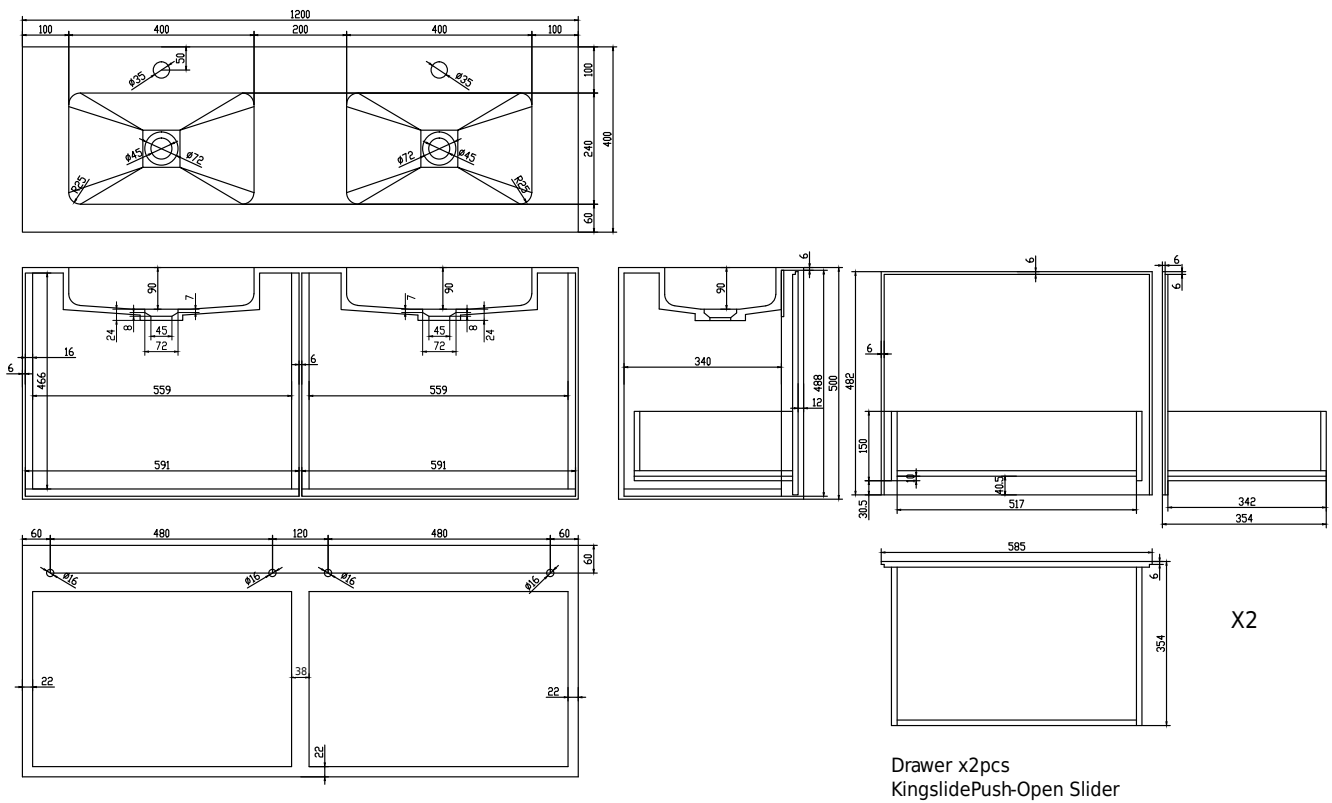

Nexø 120 cabinet with double basin

SKU: 30010110

Colour: Matte white
Size: 50cm / 120cm / 40cm
Weight: 70kg nett

Nexø 120 cabinet with double basin details: