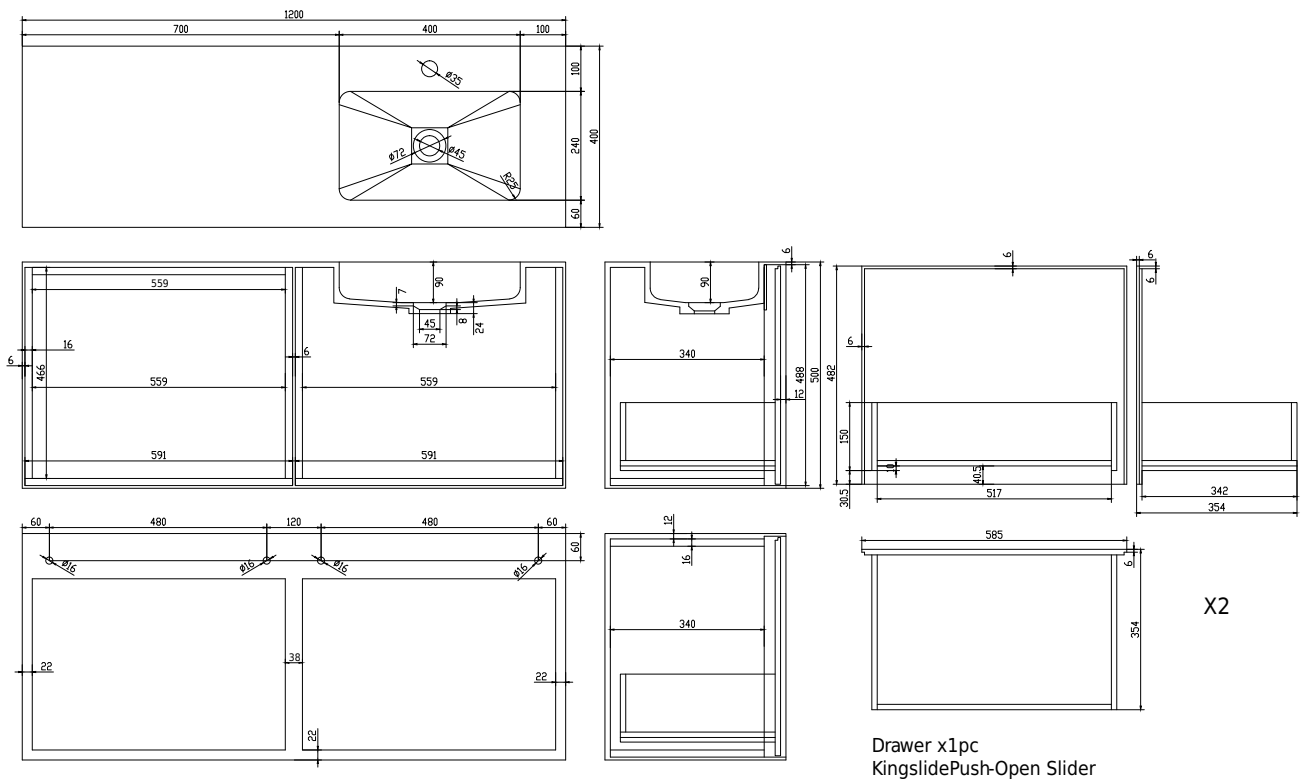

Nexø 120 cabinet with right basin

SKU: 30010113

Colour: Matte white
Size: 50cm / 120cm / 40cm
Weight: 70kg nett

Nexø 120 cabinet with right basin details: