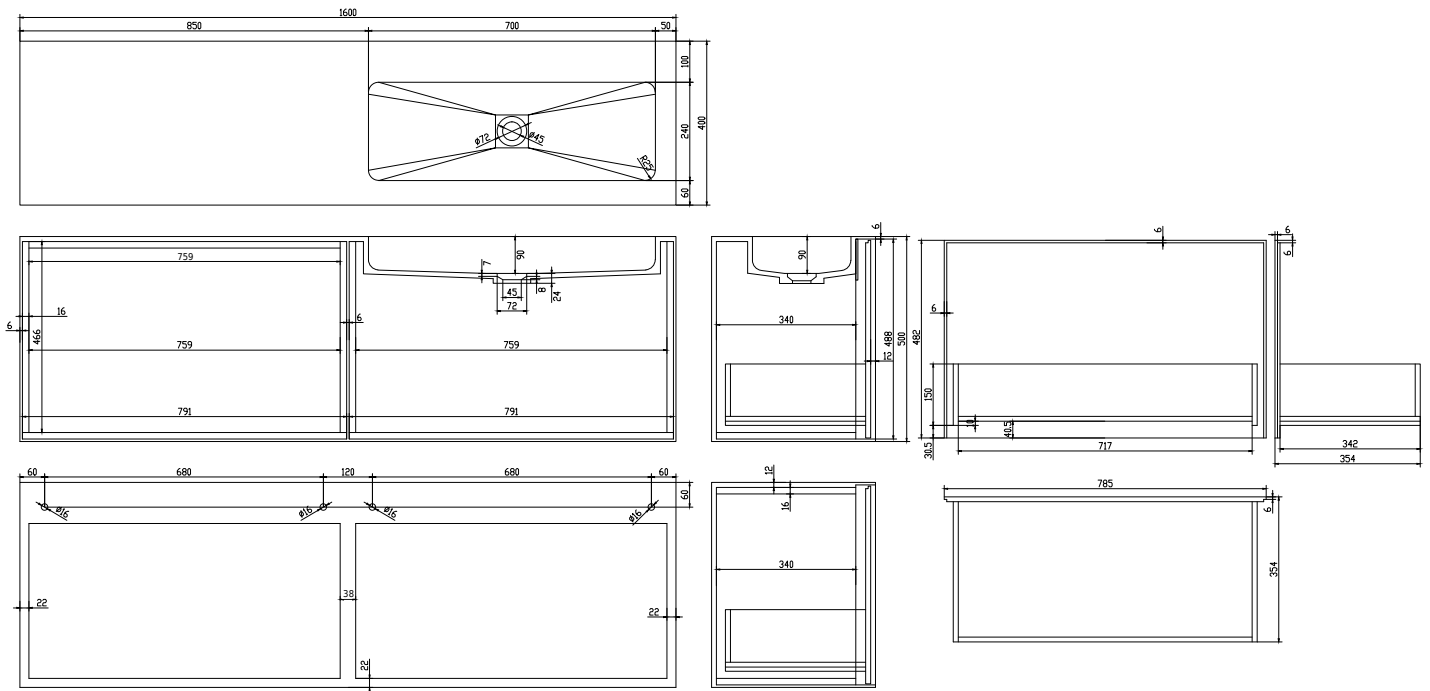

Nexø 160 cabinet with right basin

SKU: 30010115

Colour: Matte white
Size: 50cm / 160cm / 40cm
Weight: 78kg nett

Nexø 160 cabinet with right basin details: