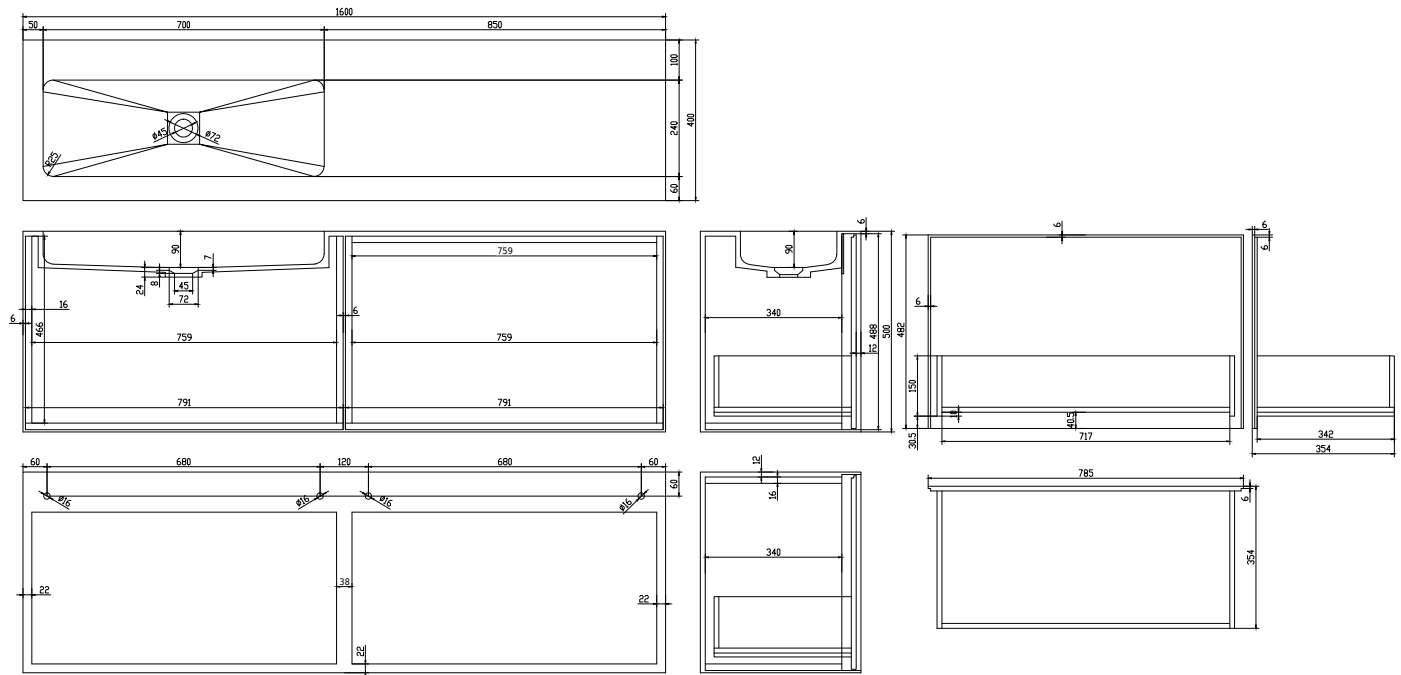

Nexø 160 cabinet with left basin

SKU: 30010114

Colour: Matte white
Size H/L/D: 50cm / 160cm / 40cm
Weight: 78kg nett

Nexø 160 cabinet with left basin details: