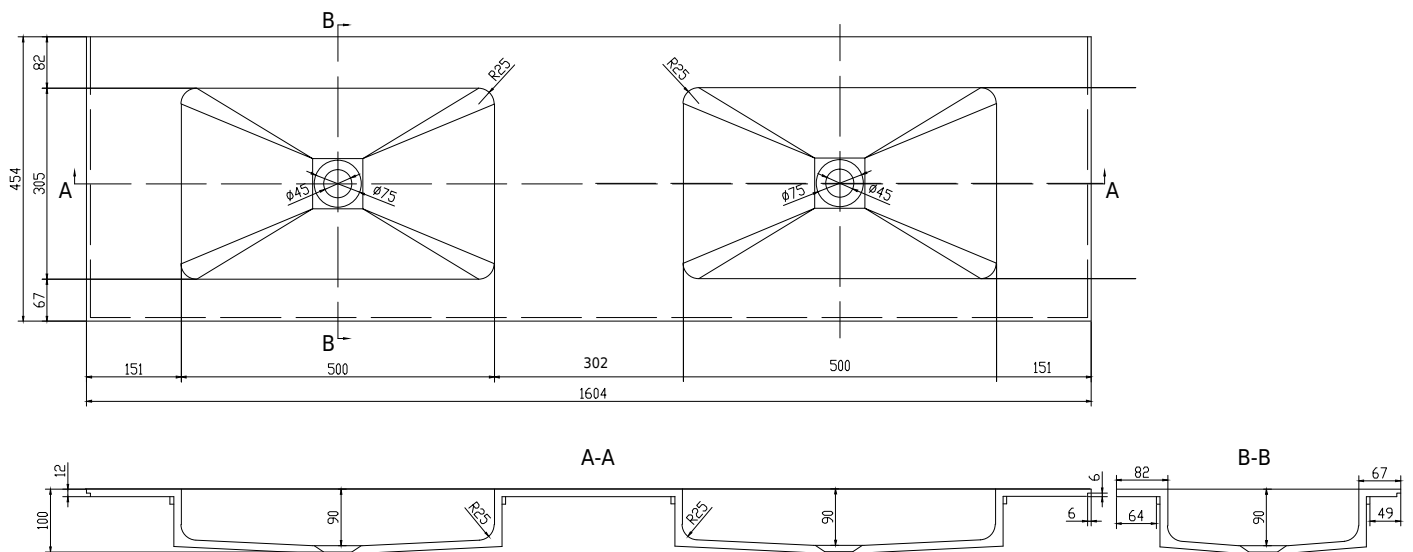

SQ2 160 double wash basin

SKU: 30040094

Colour: Matte white
Size H/L/D: 10.2cm / 160cm / 45cm
Weight: 27kg nett

SQ2 160 double wash basin details: