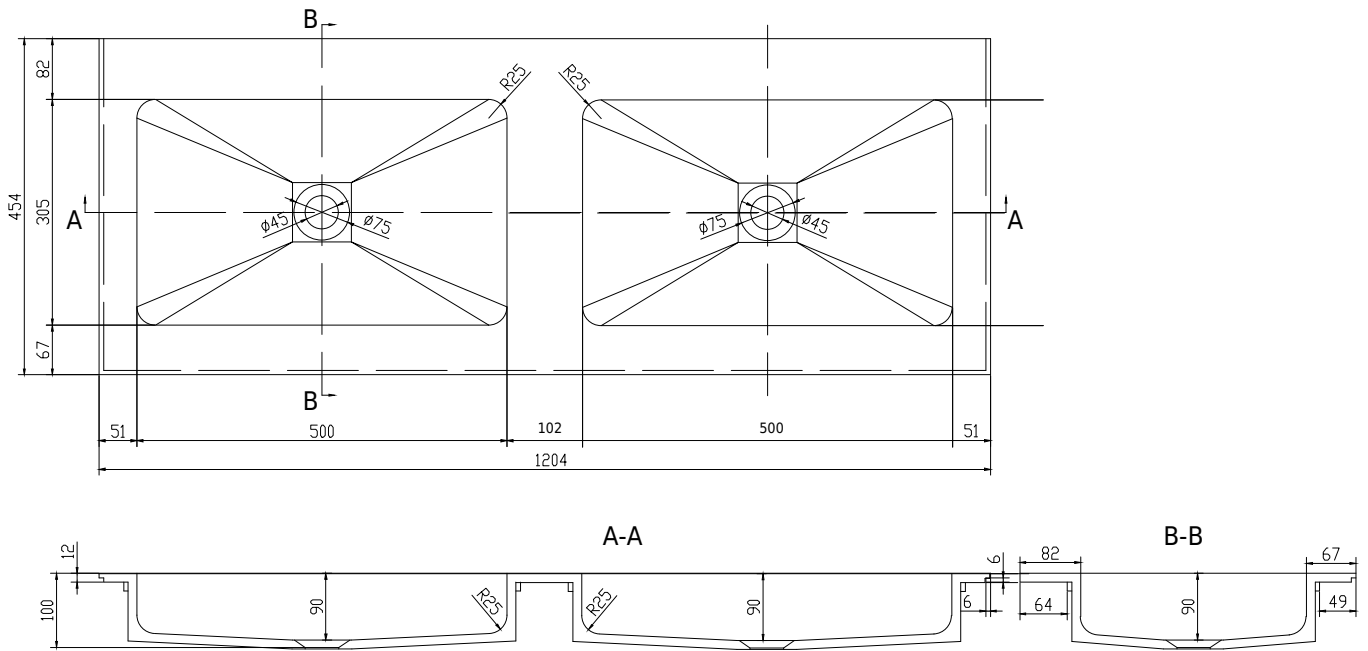

SQ2 120 double wash basin

SKU: 30040098

Colour: Matte white
Size: 10.2cm / 120cm / 45cm
Weight: 21kg nett

SQ2 120 double wash basin details: