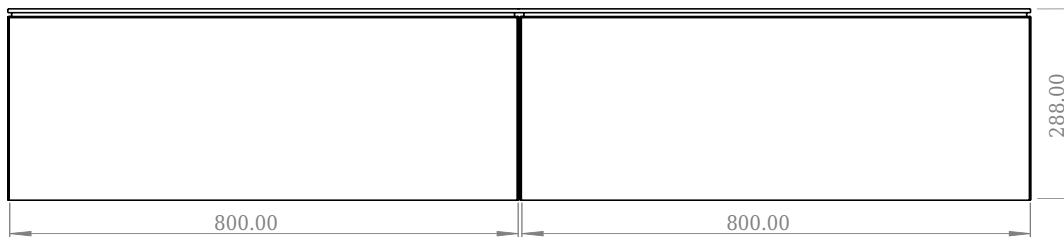

SQ2 160 cabinet with left basin

SKU: 30010124

F View

Top View

Side View

Back View

Colour:	Matte white
Size:	28.8cm / 160cm / 45cm
Weight:	84,6kg nett

SQ2 160 cabinet with left basin details: