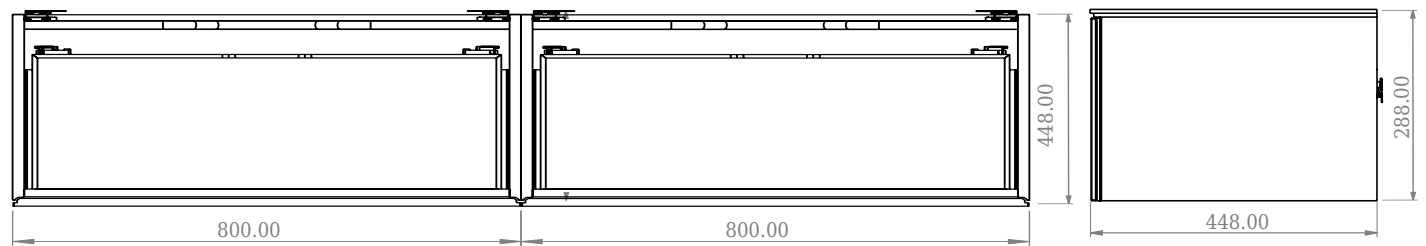

SQ2 160 cabinet with left basin

SKU: 30010124

F View

Top View

Side View

Back View

Colour:	Matte white
Size:	28.8cm / 160cm / 45cm
Weight:	84,6kg nett

SQ2 160 cabinet with left basin details: