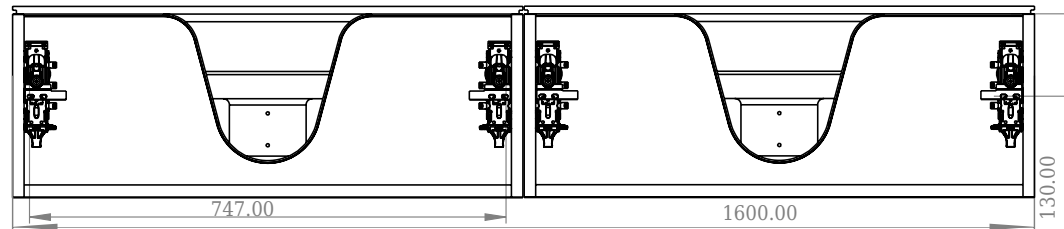

SQ2 160 cabinet with left basin

SKU: 30010124

F View

Top View

Side View

Back View

Colour:	Matte white
Size:	28.8cm / 160cm / 45cm
Weight:	84,6kg nett

SQ2 160 cabinet with left basin details: